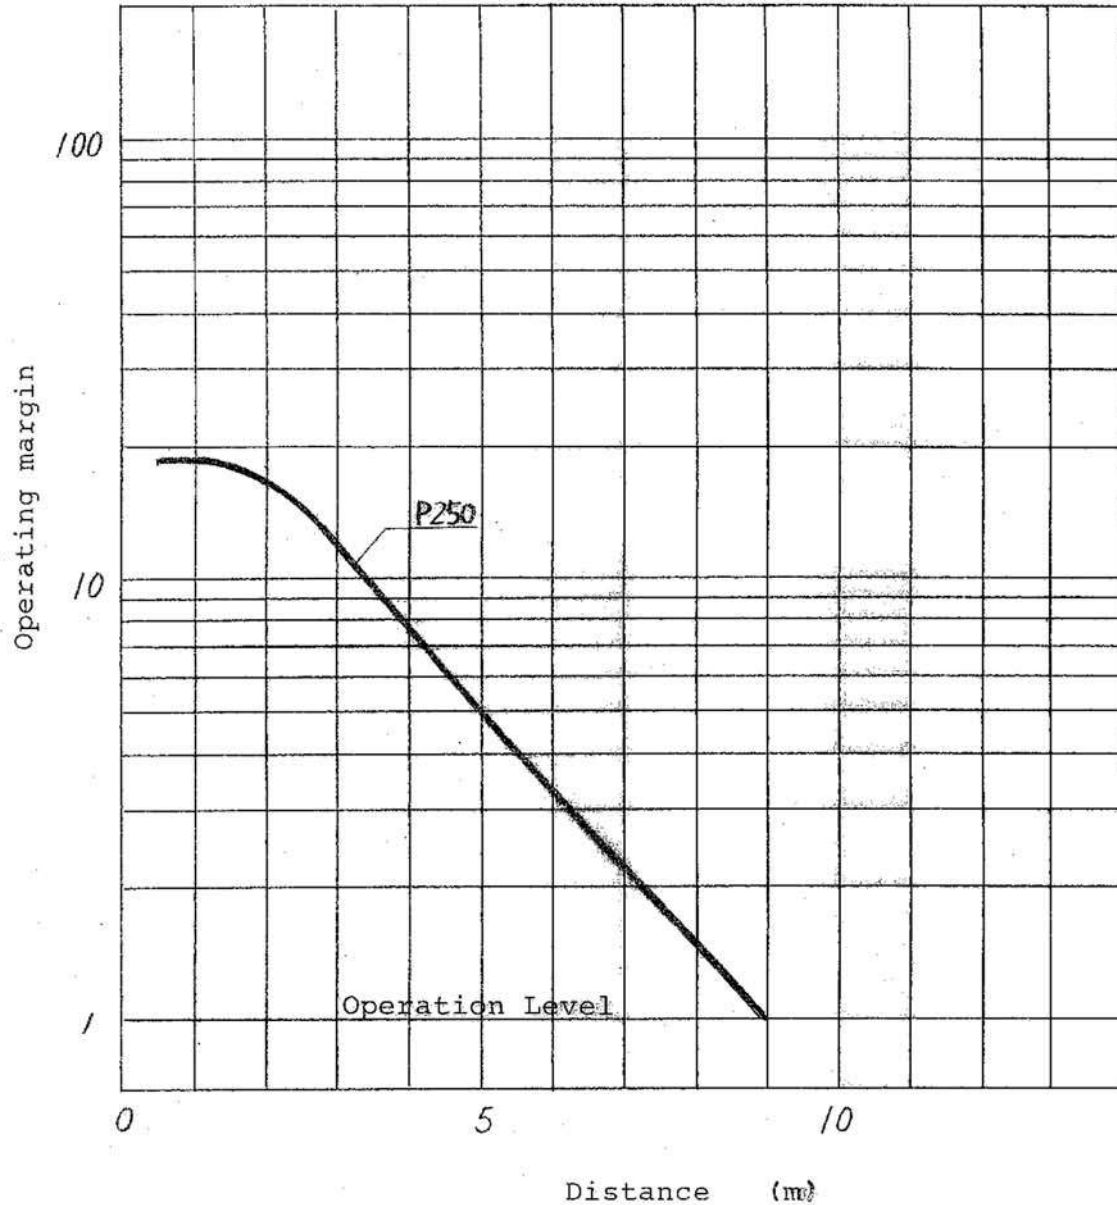

⚠			
⚠			
⚠			

CON.NO	QUAN	NAME	MATERIAL	STANDARD	DISPOSAL	REMARKS
A 4		SCALE /	UNIT	DATE '94 10 25	DESCRIPTION	
APPROVED BY		CHEKED BY	DRAWNED BY	DESIGNED BY	V2R-800 Operating Margin	
3RD ANGLE PROJECTION		OPTEX CO.,LTD.			DRAWING NO. X29-W206	