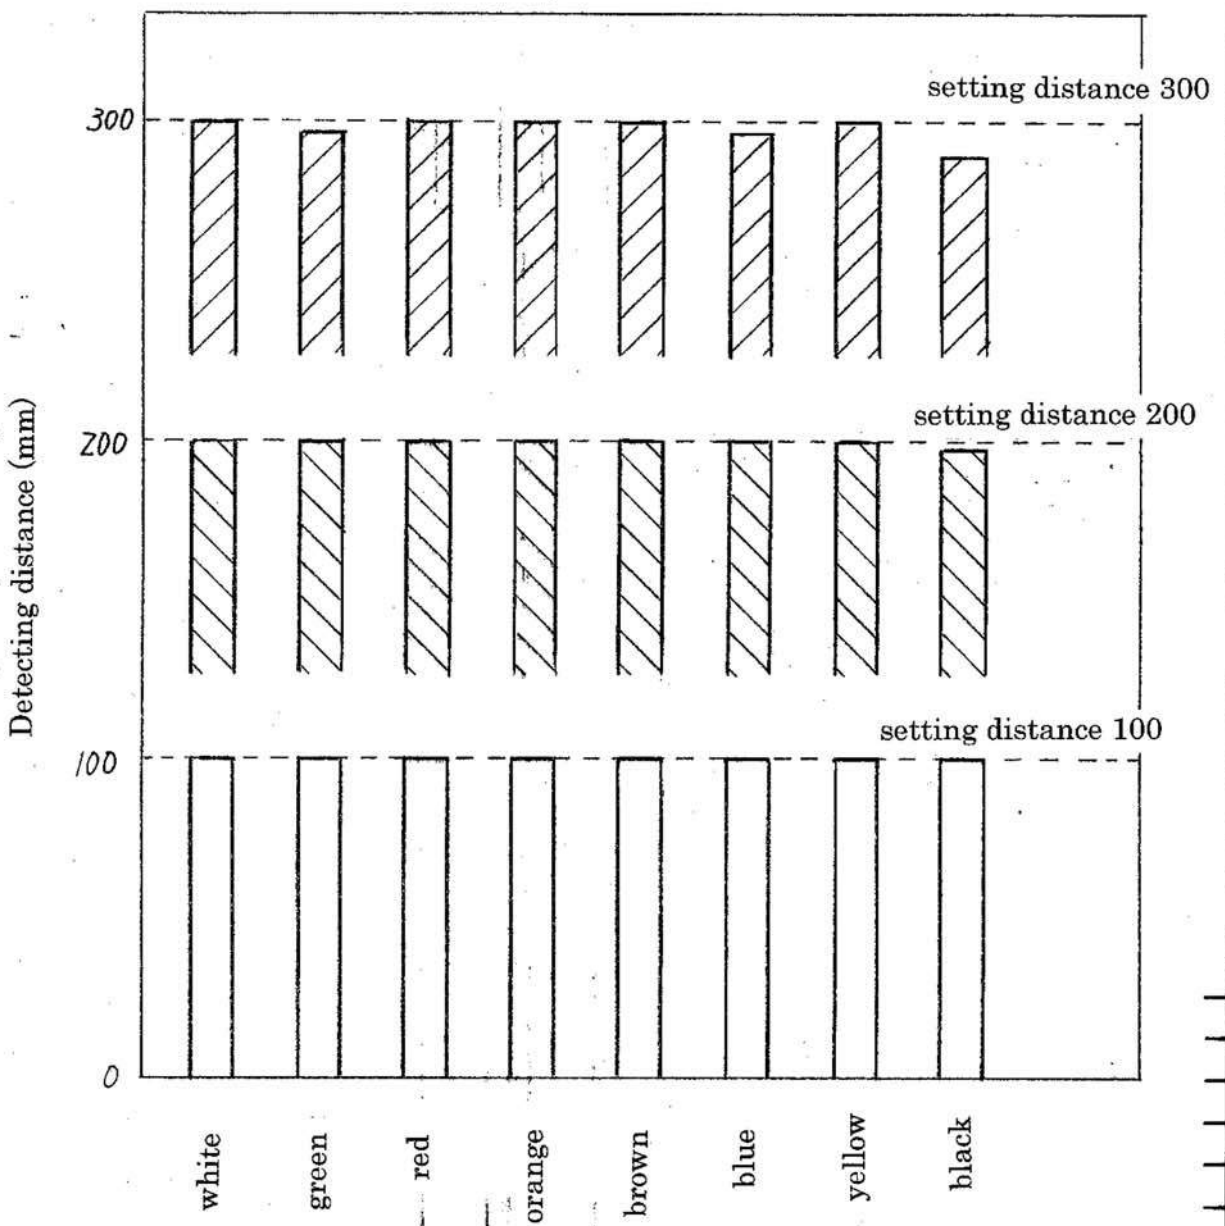

X 29 - W 236

△			
△			
△			

CON.NO	QUAN	NAME	MATERIAL	STANDARD	DISPOSAL	REMARKS
A 4	SCALE /	UNIT	DATE 195. 1 .17	DESCRIPTION BGS-V30, V30N, V30P, and V30N Detecting distance by colors		
APPROVED BY	CHECKED BY	DRAWN BY	DESIGNED BY	ITEM		
3RD ANGLE PROJECTION	OPTEX CO.,LTD.			DRAWING NO. X29 - W236		