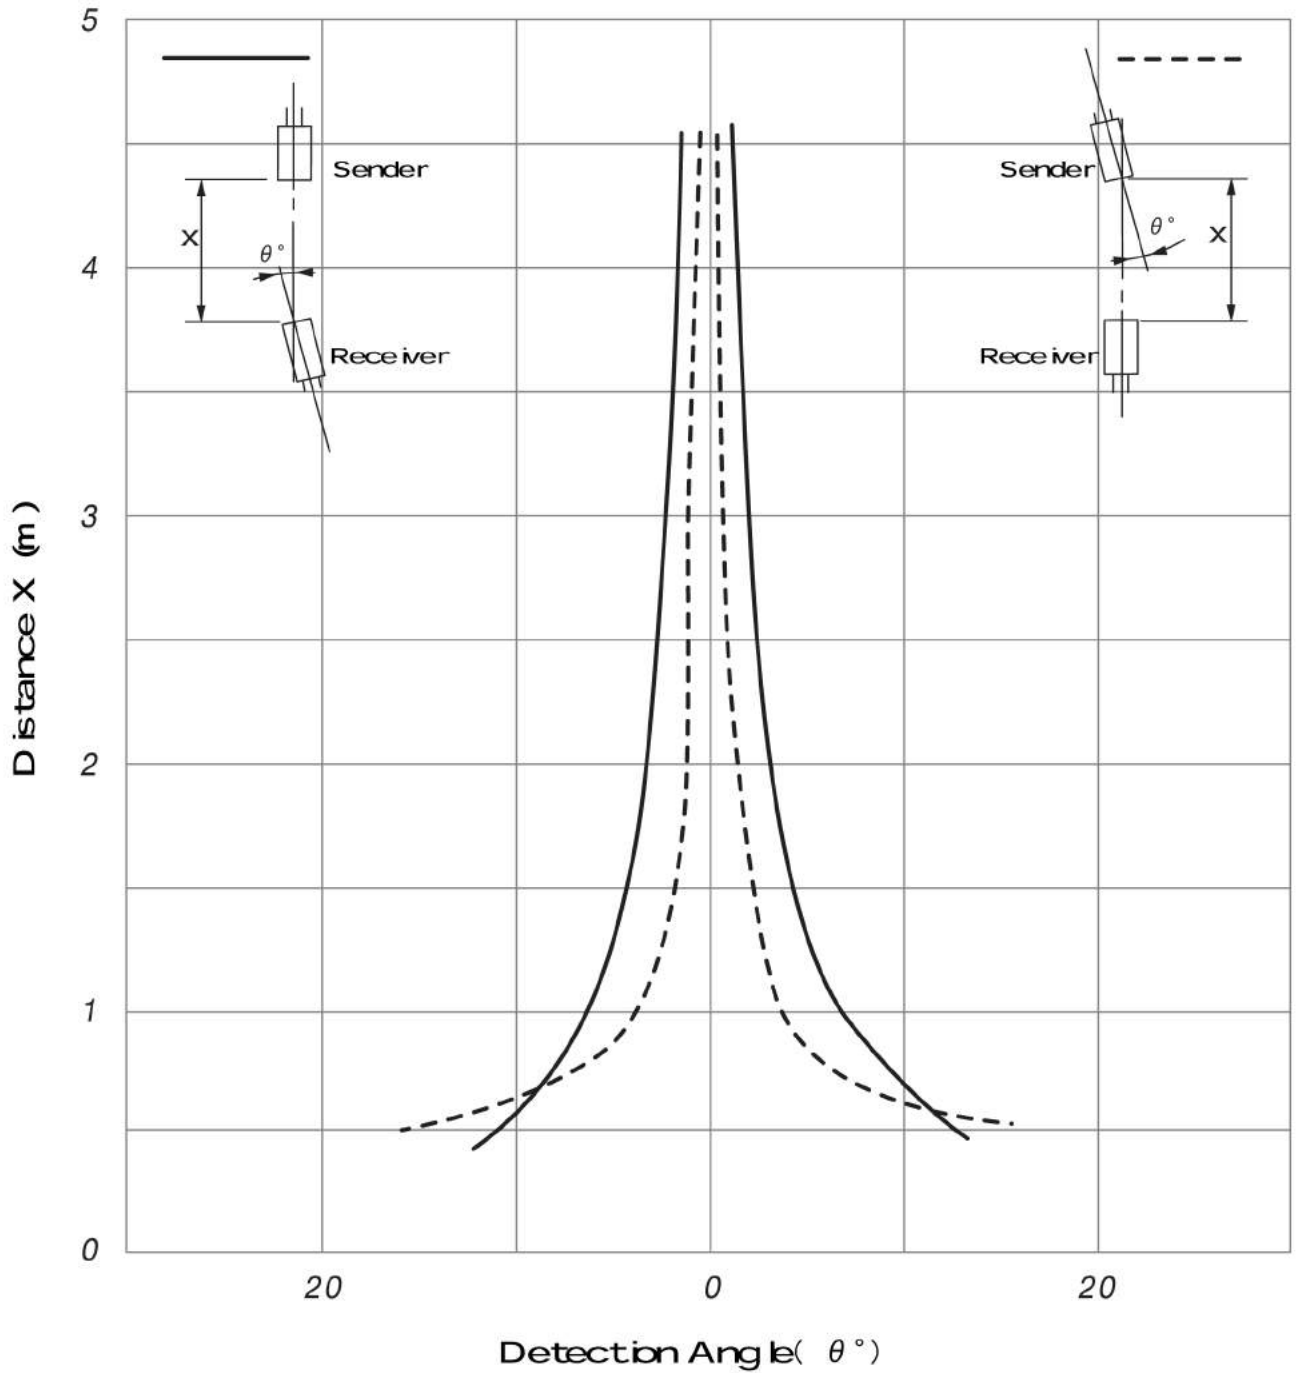

X23-W030

△			
△			
△			

CON.NO	QUAN	NAME	MATERIAL	STANDARD	DISPOSAL	REMARKS
A4	SCALE ×	UNIT ×	DATE 94.01.12	DESCRIPTION KT-700+PF filter Distance-Detection Angle		
APPROVED BY K.Matsumoto	CHECKED BY R.Kumo	DRAWN BY S.Nishimura	DESIGNED BY S.Nishimura	ITEM Angular Deviation		
3RD ANGLE PROJECTION	OPTEX FA CO.,LTD.			DRAWING NO X23-W030		