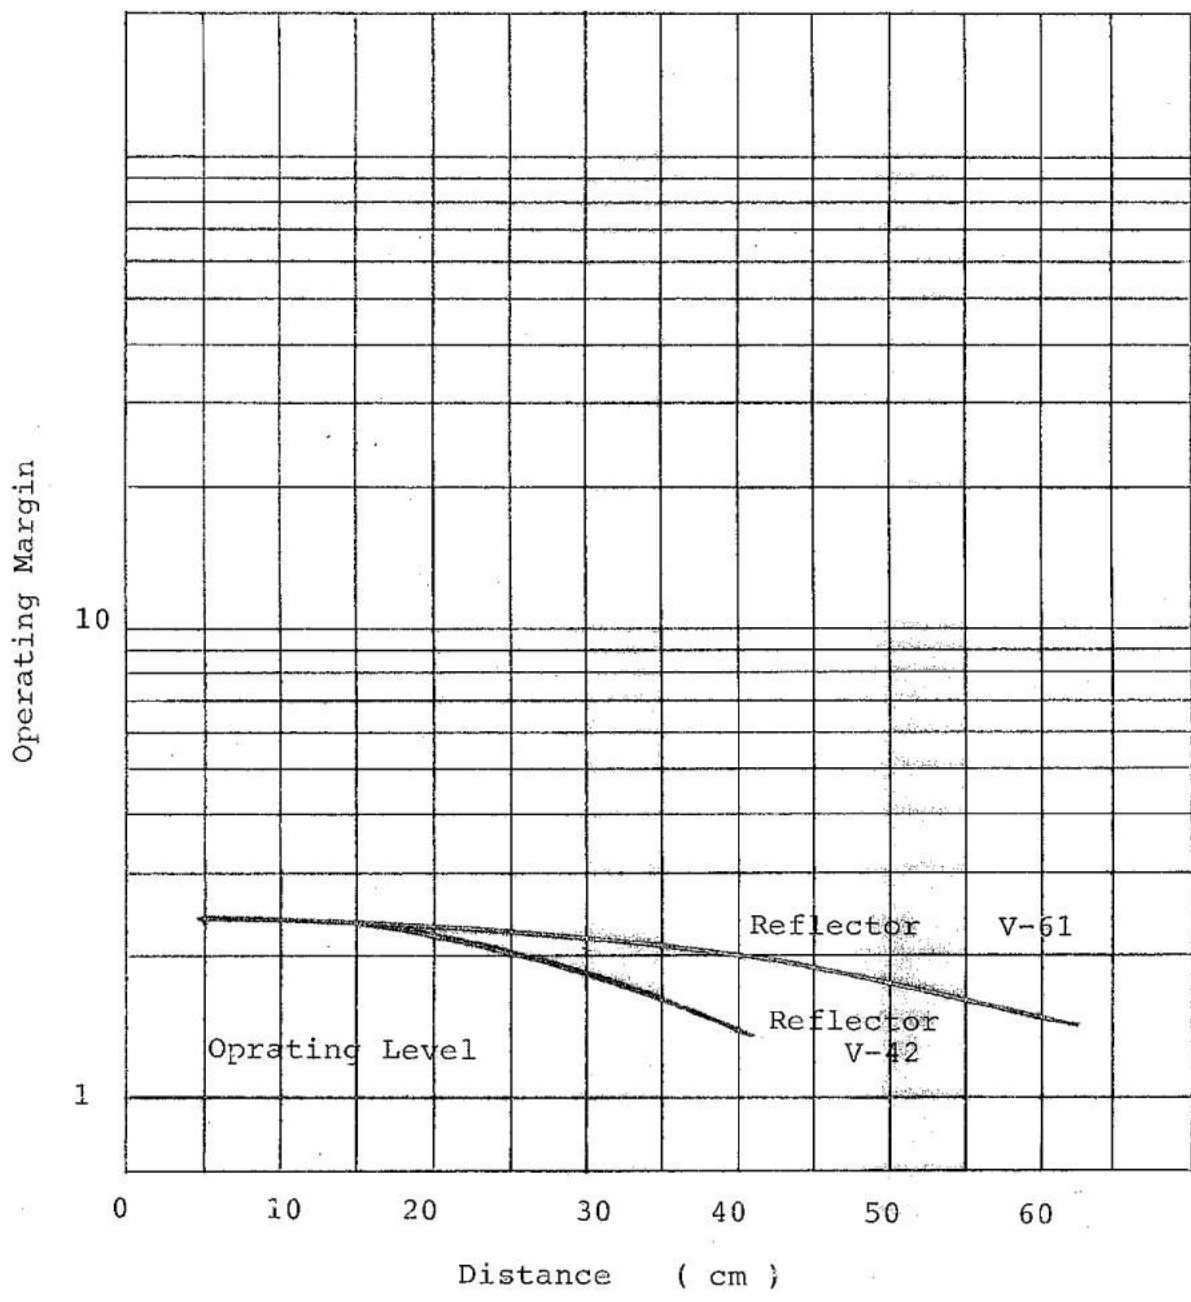

△			
△			
△			

Ramco Innovations • www.Optex-Ramco.com • 800.280.6933

CON.NO	QUAN	NAME	MATERIAL	STANDARD	DISPOSAL	REMARKS
A 4	SCALE /	UNIT	DATE '94 7 27	DESCRIPTION KR - Q50NW Operating Margin - Distance		
APPROVED BY <i>Kumamoto</i>	CHEKED BY <i>Kumamoto</i>	DRAWN BY <i>[Signature]</i>	DESIGNED BY <i>[Signature]</i>	ITEM		
3RD ANGLE PROJECTION	OPTEX FA CO.,LTD.		DRAWING NO. X23- W052			