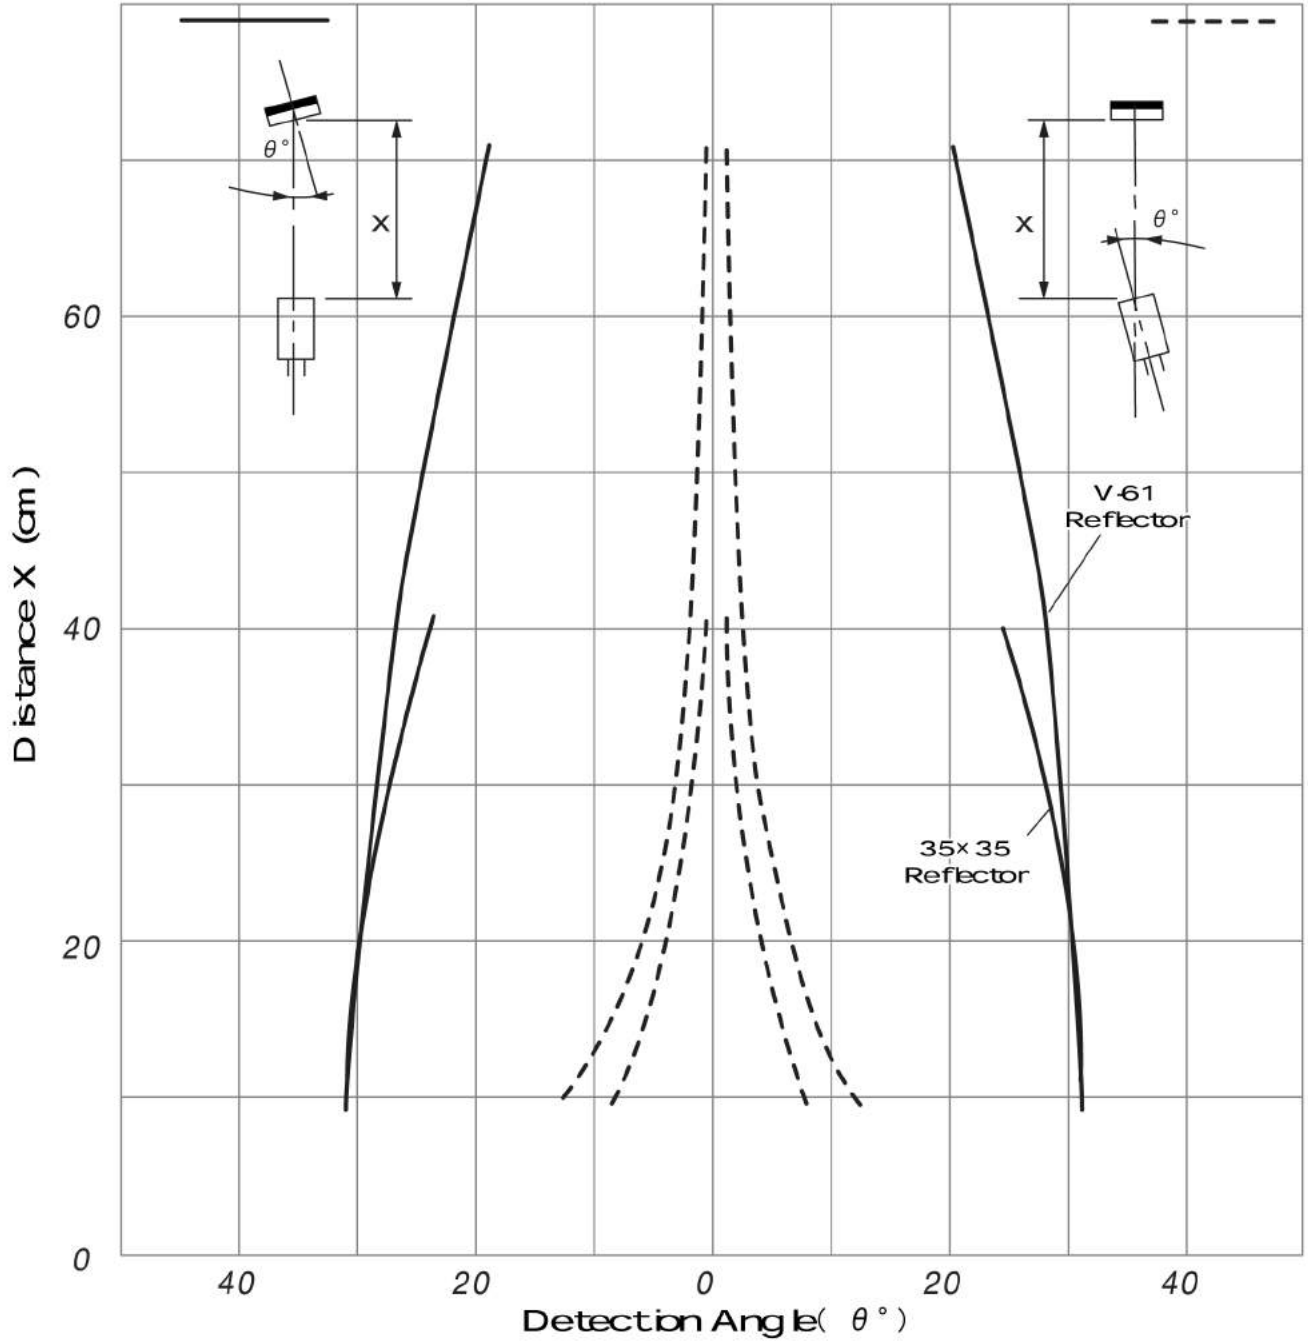

X23-W054

△			
△			
△			

CON.NO	QUAN	NAME	MATERIAL	STANDARD	DISPOSAL	REMARKS
A4	SCALE \times	UNIT \times	DATE 94.07.27	DESCRIPTION KR-Q50NW Distance-Detection Angle		
APPROVED BY K.Matsumoto	CHECKED BY R.Kumo	DRAWN BY S.Nishimura	DESIGNED BY S.Nishimura	ITEM Angular Deviation		
3RD ANGLE PROJECTION	OPTEX FA CO.,LTD.			DRAWING NO X23-W054		