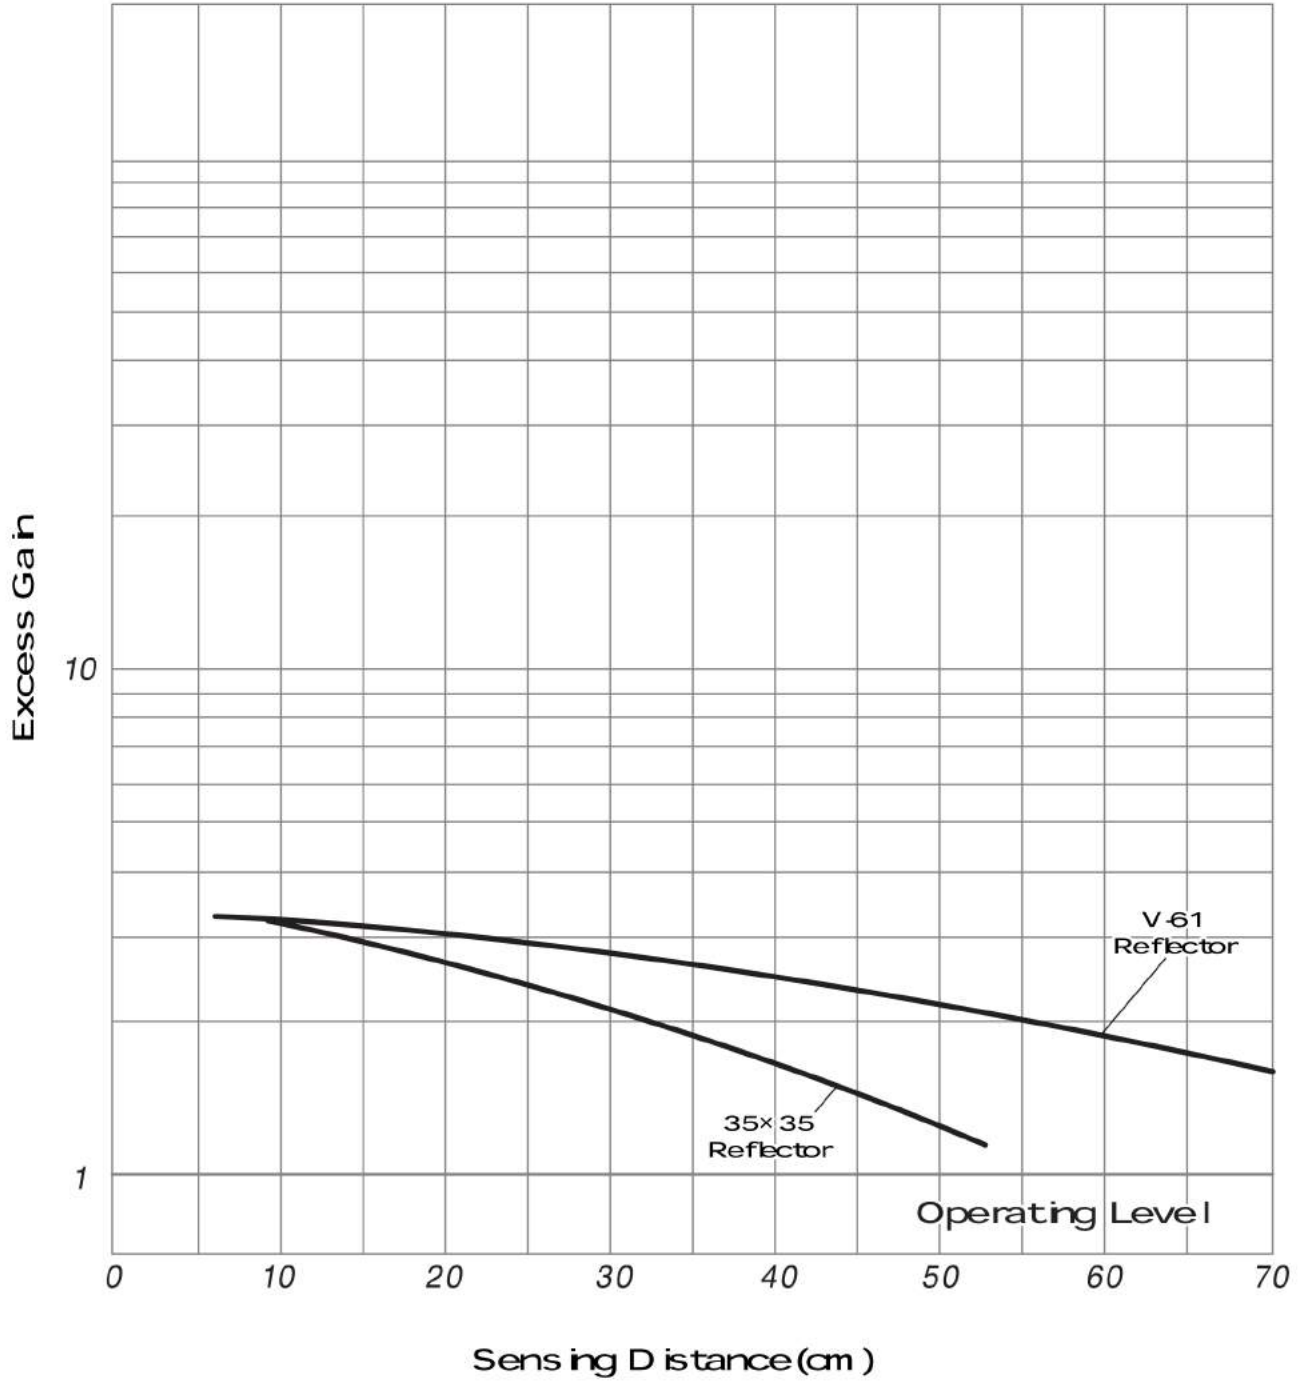

X23-W010

△			
△			
△			

CON.NO	QUAN	NAME	MATERIAL	STANDARD	DISPOSAL	REMARKS
A4	SCALE <input checked="" type="checkbox"/>	UNIT <input checked="" type="checkbox"/>	DATE 93.12.25	DESCRIPTION KR-Q50 Excess Gain- Sensing Distance		
APPROVED BY K.Matsumoto	CHECKED BY R.Kumo	DRAWN BY S.Nishimura	DESIGNED BY S.Nishimura	ITEM Excess Gain		
3RD ANGLE PROJECTION	OPTEX FA CO.,LTD.			DRAWING NO X23-W010		