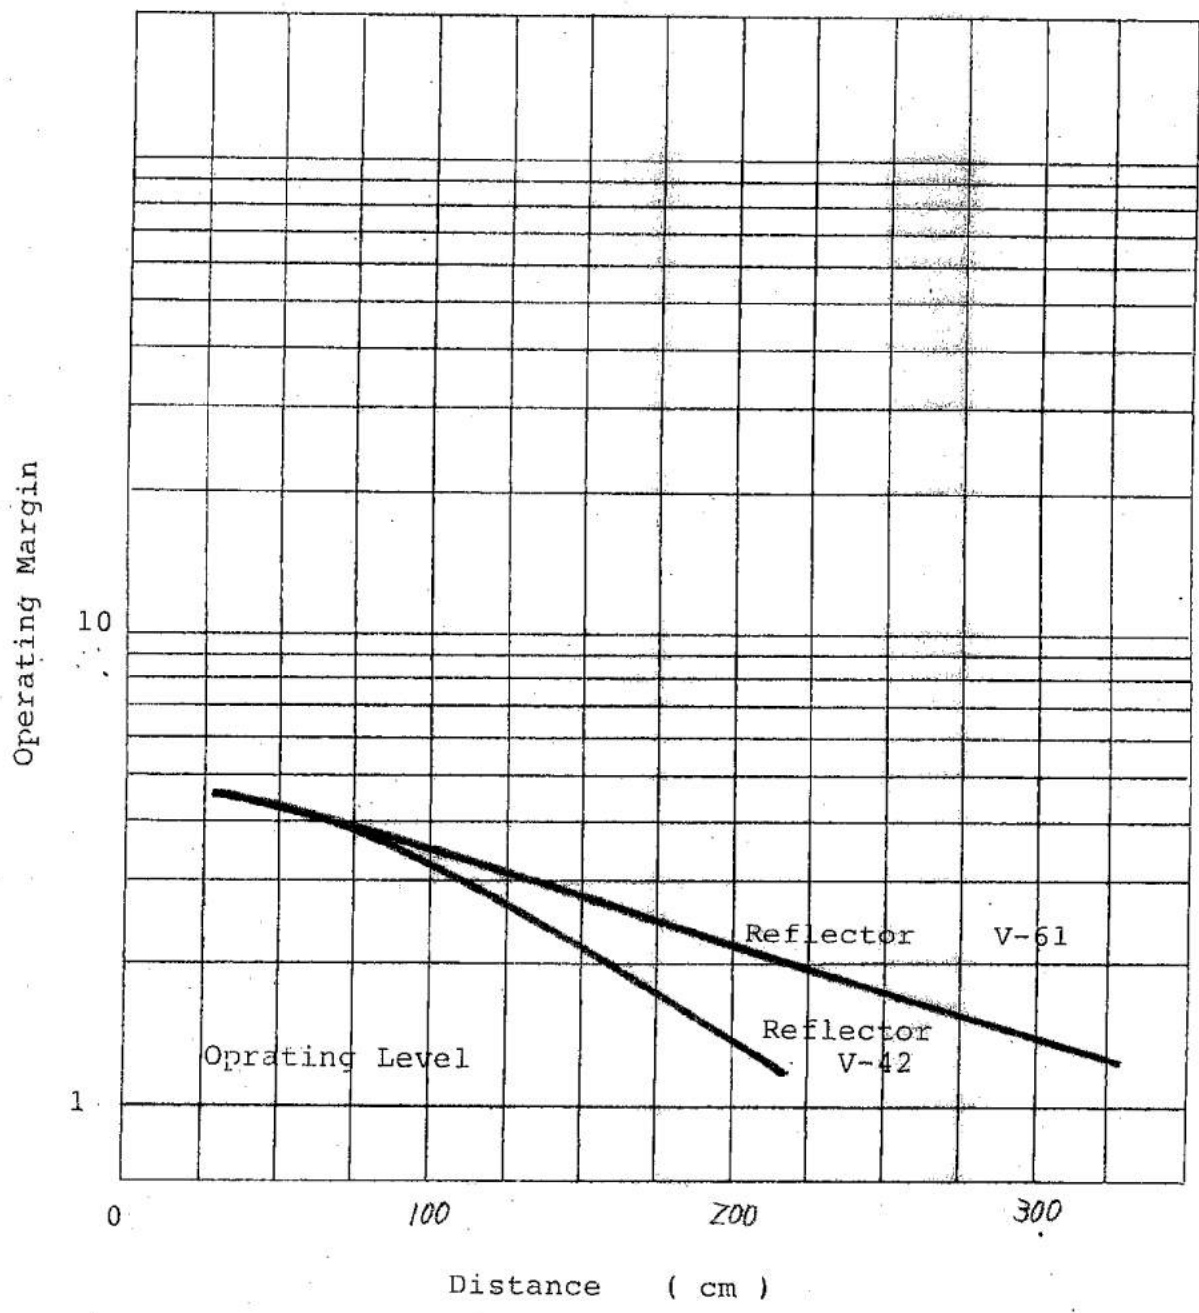

△			
△			
△			

Ramco Innovations • www.Optex-Ramco.com • 800.280.6933

CON.NO	QUAN	NAME	MATERIAL	STANDARD	DISPOSAL	REMARKS
A 4	SCALE /	UNIT	DATE '98.6.5	DESCRIPTION KR-Q300NW Operating Margin - Distance		
APPROVED BY <i>Kamatato</i>	CHEKED BY <i>Kamatato</i>	DRAWNED BY <i>[Signature]</i>	DESIGNED BY <i>[Signature]</i>	ITEM		
3RD ANGLE PROJECTION	OPTEX FA CO.,LTD.			DRAWING NO. X23- W 296		