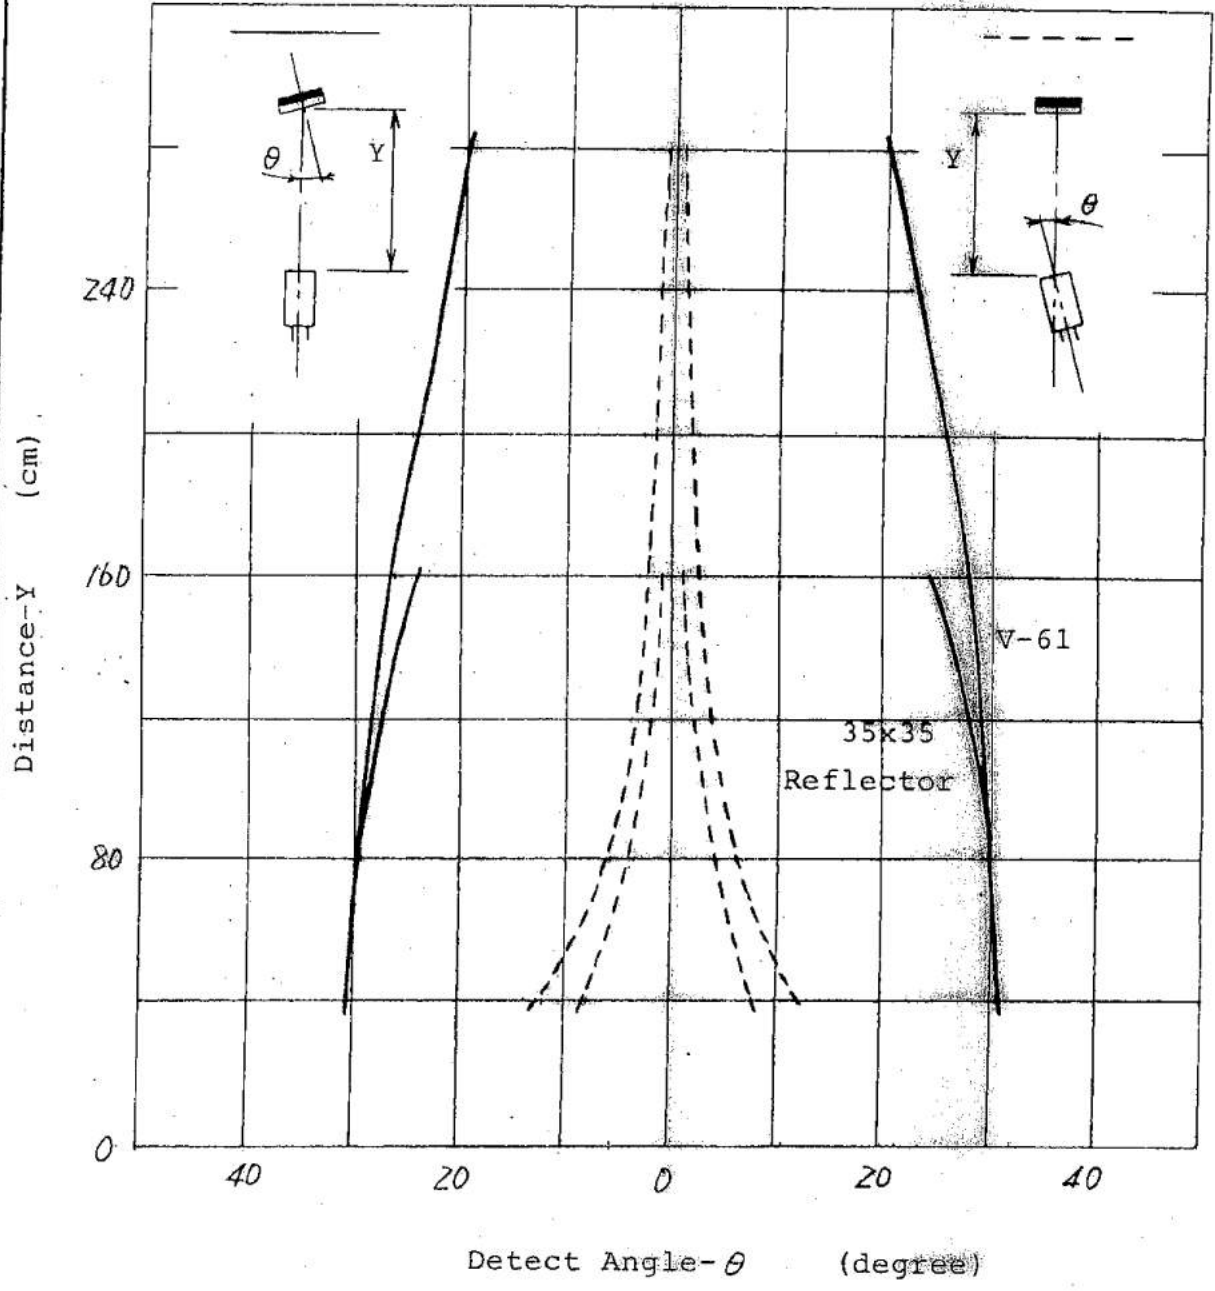

△			
△			
△			

Ramco Innovations • www.Optex-Ramco.com • 800.280.6933

CON.NO	QUAN	NAME	MATERIAL	STANDARD	DISPOSAL	REMARKS
A 4	SCALE /	UNIT	DATE '98.6.5	DESCRIPTION KR-Q300NW Detect Angle - Distance		
APPROVED BY <i>Knotant</i>	CHEKED BY <i>Knotant</i>	DRAWN BY <i>John</i>	DESIGNED BY <i>John</i>	ITEM		
3RD ANGLE PROJECTION			OPTEX FA CO.,LTD.		DRAWING NO. X23-W 295	