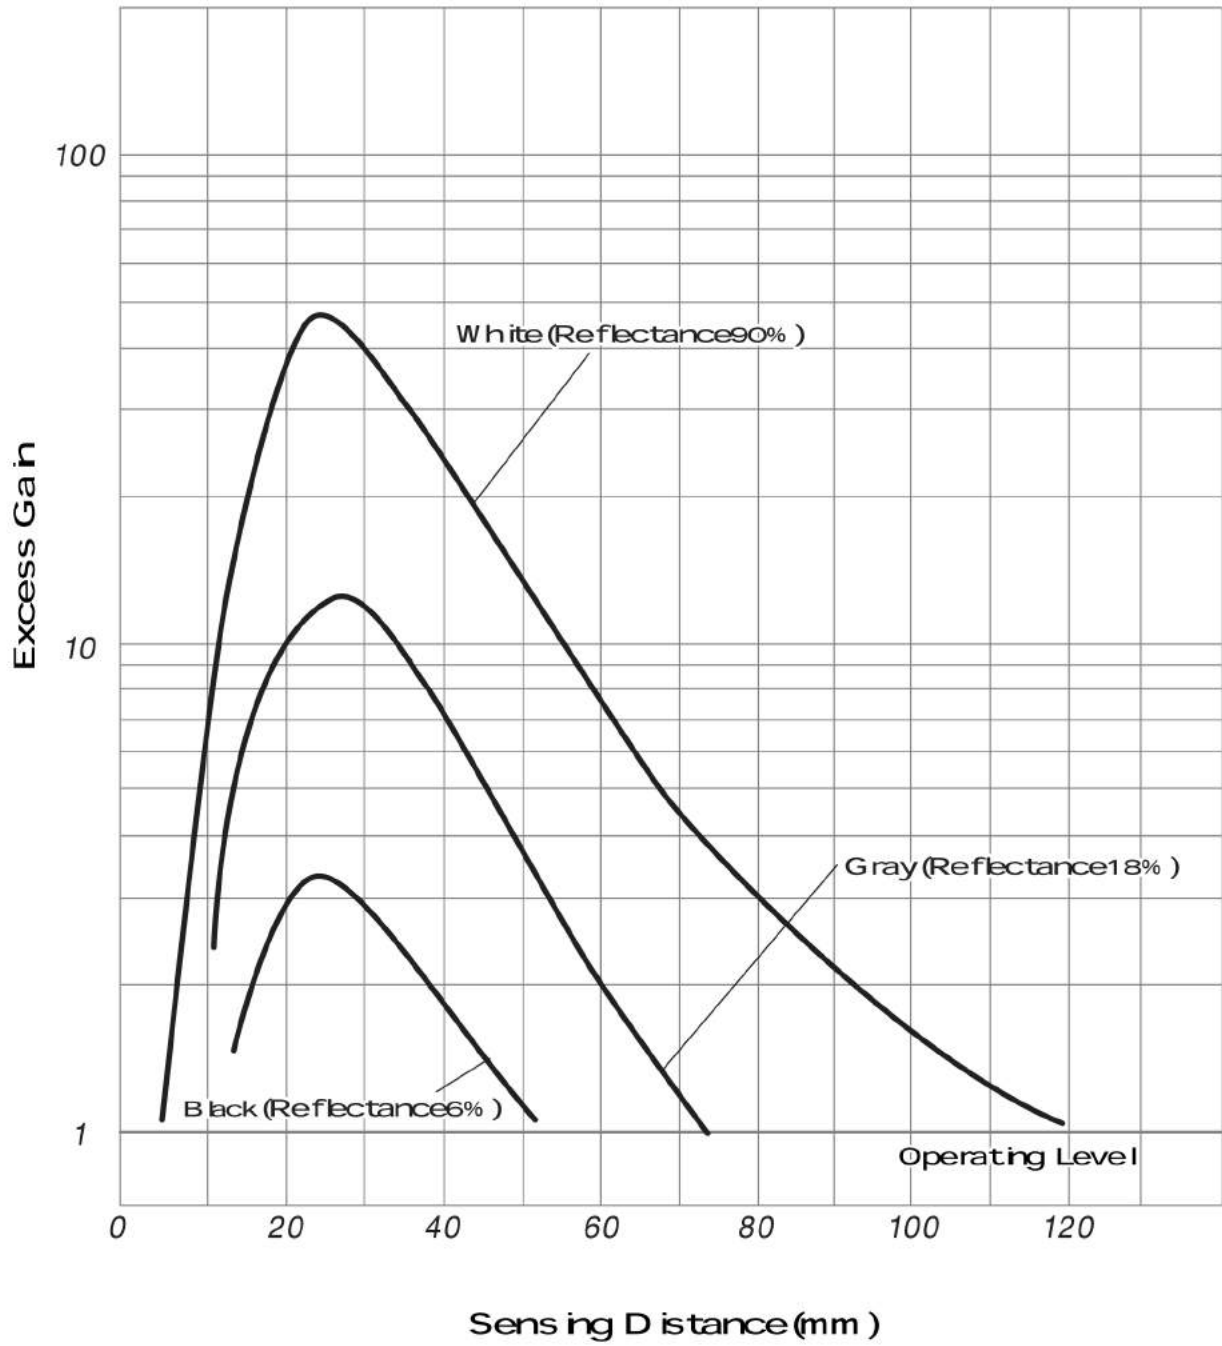

△			
△			
△			

CON.NO	QUAN	NAME	MATERIAL	STANDARD	DISPOSAL	REMARKS
A4	SCALE <input checked="" type="checkbox"/>	UNIT <input checked="" type="checkbox"/>	DATE 93.12.25	DESCRIPTION KD-L09 Excess Gain - Sensing Distance		
APPROVED BY K. Matsumoto	CHECKED BY R. Kumo	DRAWN BY S. Nishimura	DESIGNED BY S. Nishimura	ITEM Excess Gain		
3RD ANGLE PROJECTION	OPTEX FA CO.,LTD.			DRAWING NO X23-W011		