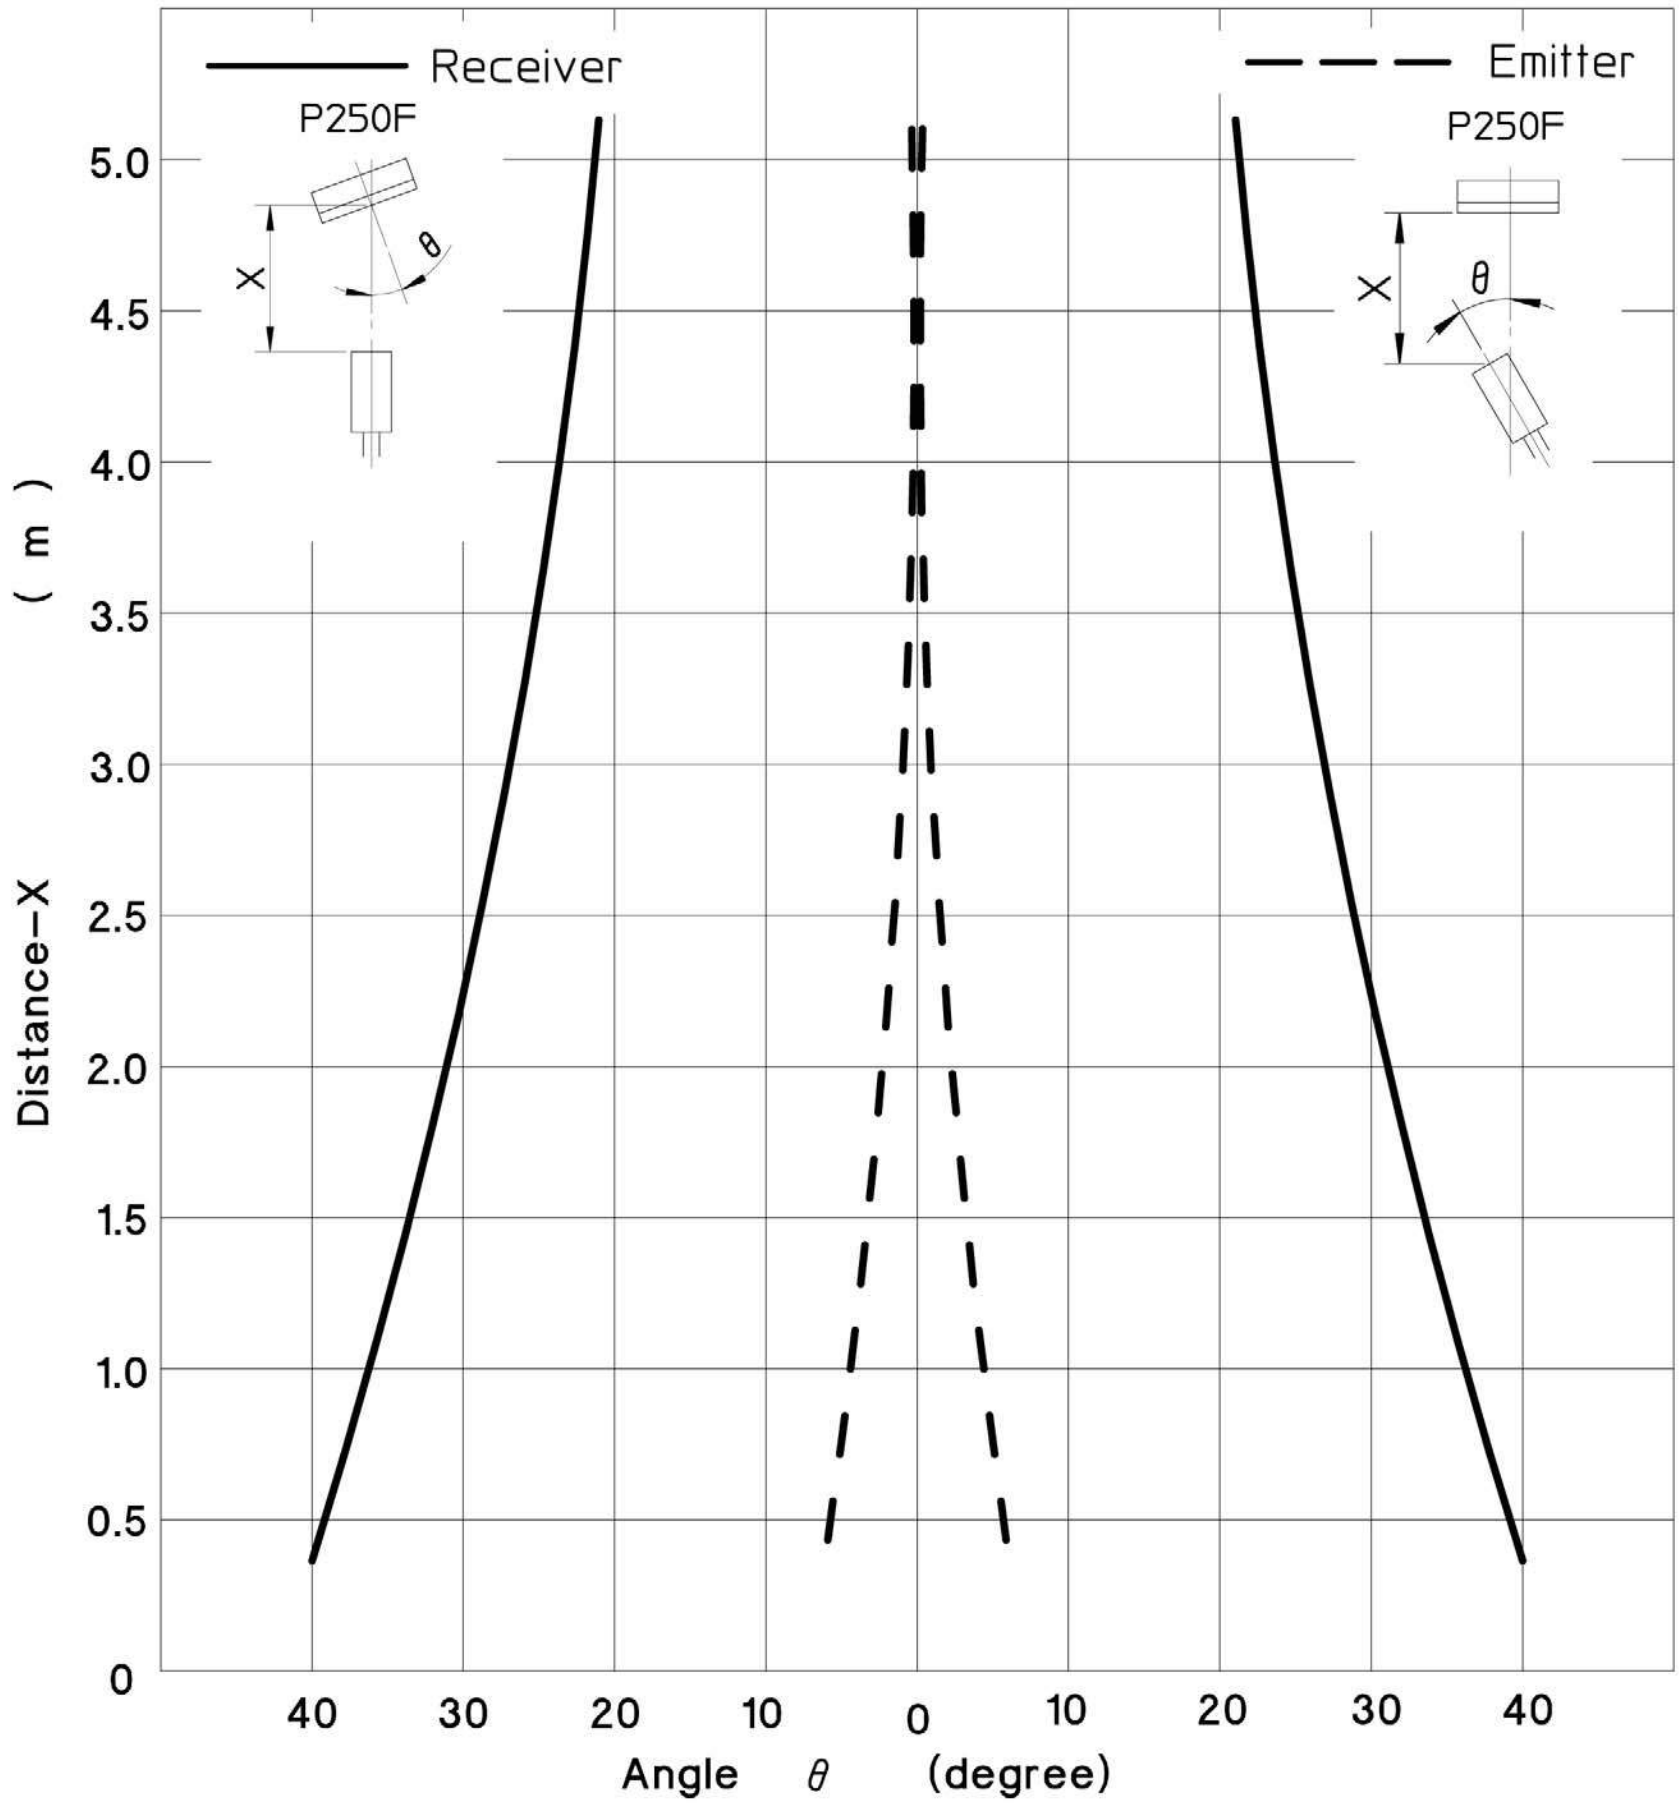

X67-Z090E

CON.NO	QUAN	NAME	MATERIAL	STANDARD	DISPOSAL	REMARKS
A4	SCALE X	UNIT X	DATE 2004.3.23	DESCRIPTION DR-500		
APPROVED BY K.Matsumoto	CHECKED BY R.Kumo	DRAWNED BY S.Nishimura	DESIGNED BY S.Nishimura	ITEM Detecting angle		
3RD ANGLE PROJECTION	OPTEX FA CO.,LTD.			DRAWING NO X67-Z090E		