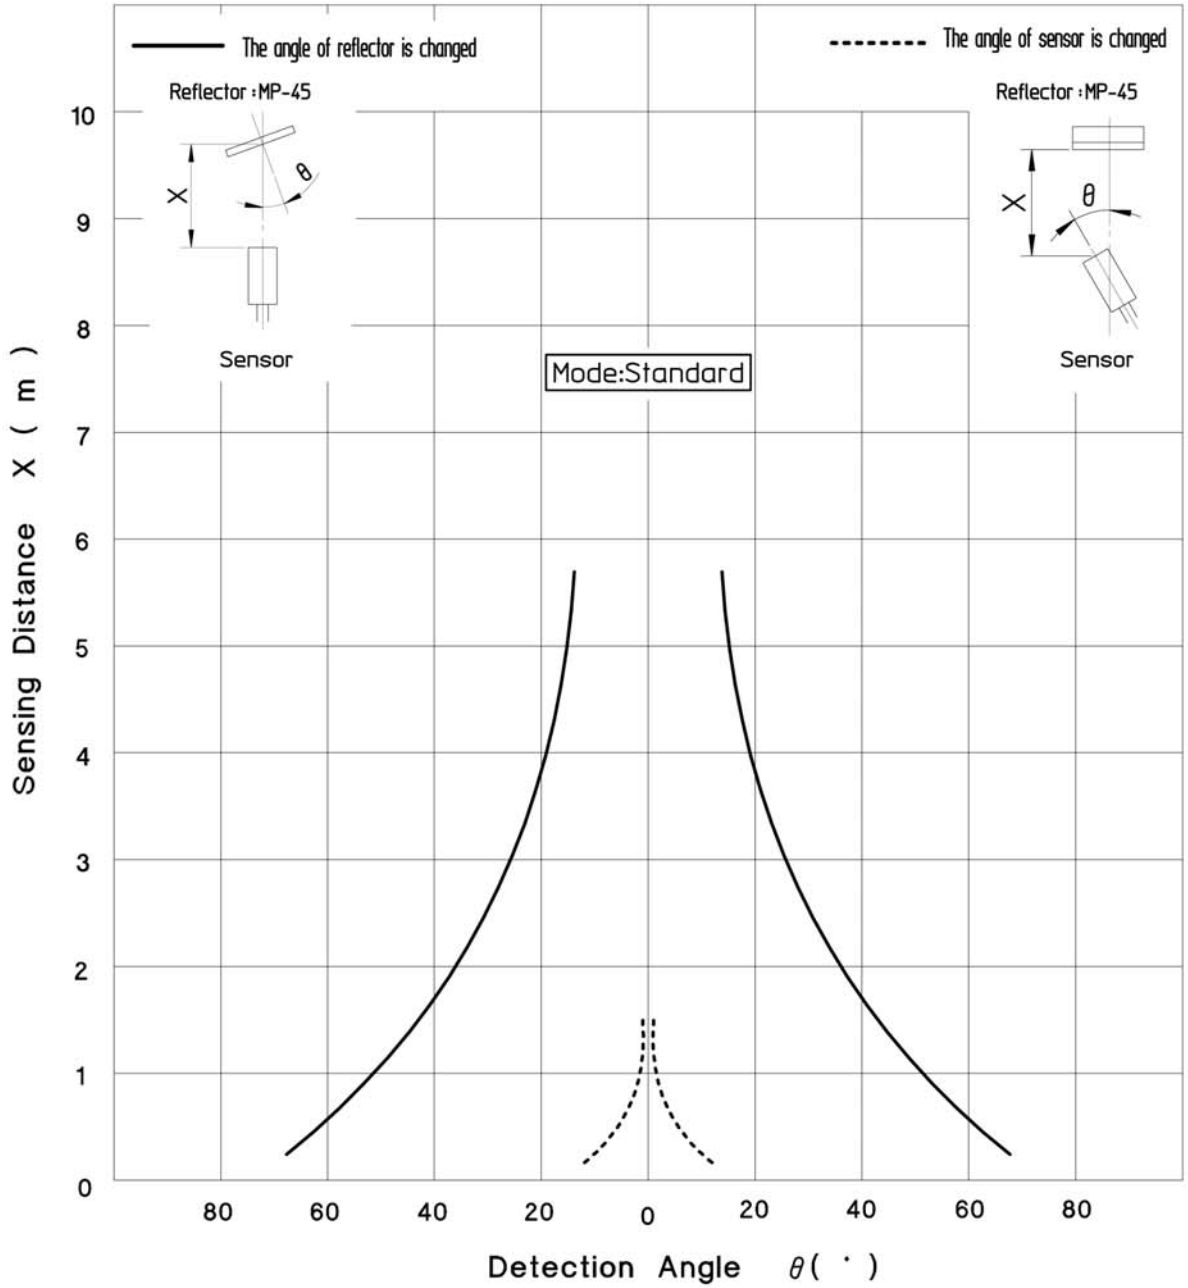

X80-Z145E

Mode=Response time

CON.NO	QUAN	NAME	MATERIAL	STANDARD	DISPOSAL	REMARKS
A4	SCALE X	UNIT X	DATE 2005.5.11	DESCRIPTION DSR-800		
APPROVED BY K.Matsumoto	CHECKED BY R.Kumo	DRAWN BY S.Nishimura	DESIGNED BY S.Nishimura	Sensing Distance-Detection Angle		
3RD ANGLE PROJECTION	OPTEX FA CO.,LTD.		DRAWING NO	X80-Z145E		