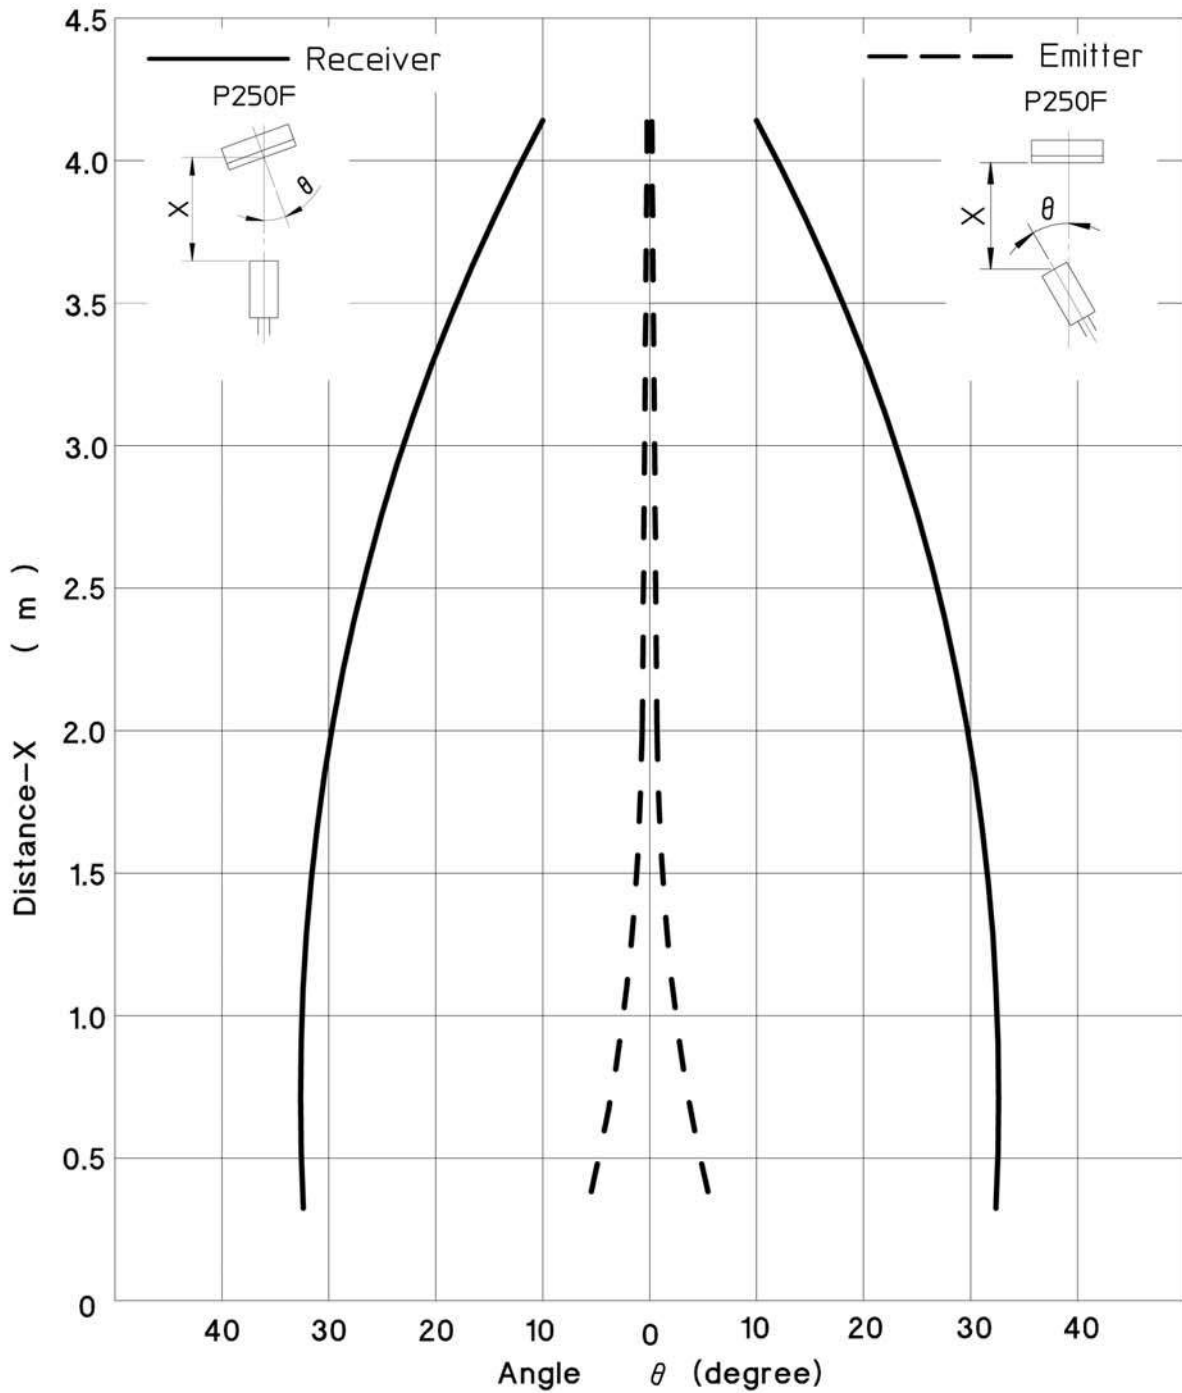

X67-Z088E

CON.NO	QUAN	NAME	MATERIAL	STANDARD	DISPOSAL	REMARKS
A4	SCALE X	UNIT X	DATE 2004.3.23	DESCRIPTION DR-Q400T		
APPROVED BY K.Matsumoto	CHECKED BY R.Kumo	DRAWN BY S.Nishimura	DESIGNED BY S.Nishimura	ITEM Detecting angle		
3RD ANGLE PROJECTION	OPTEX FA CO.,LTD.			DRAWING NO X67-Z088E		