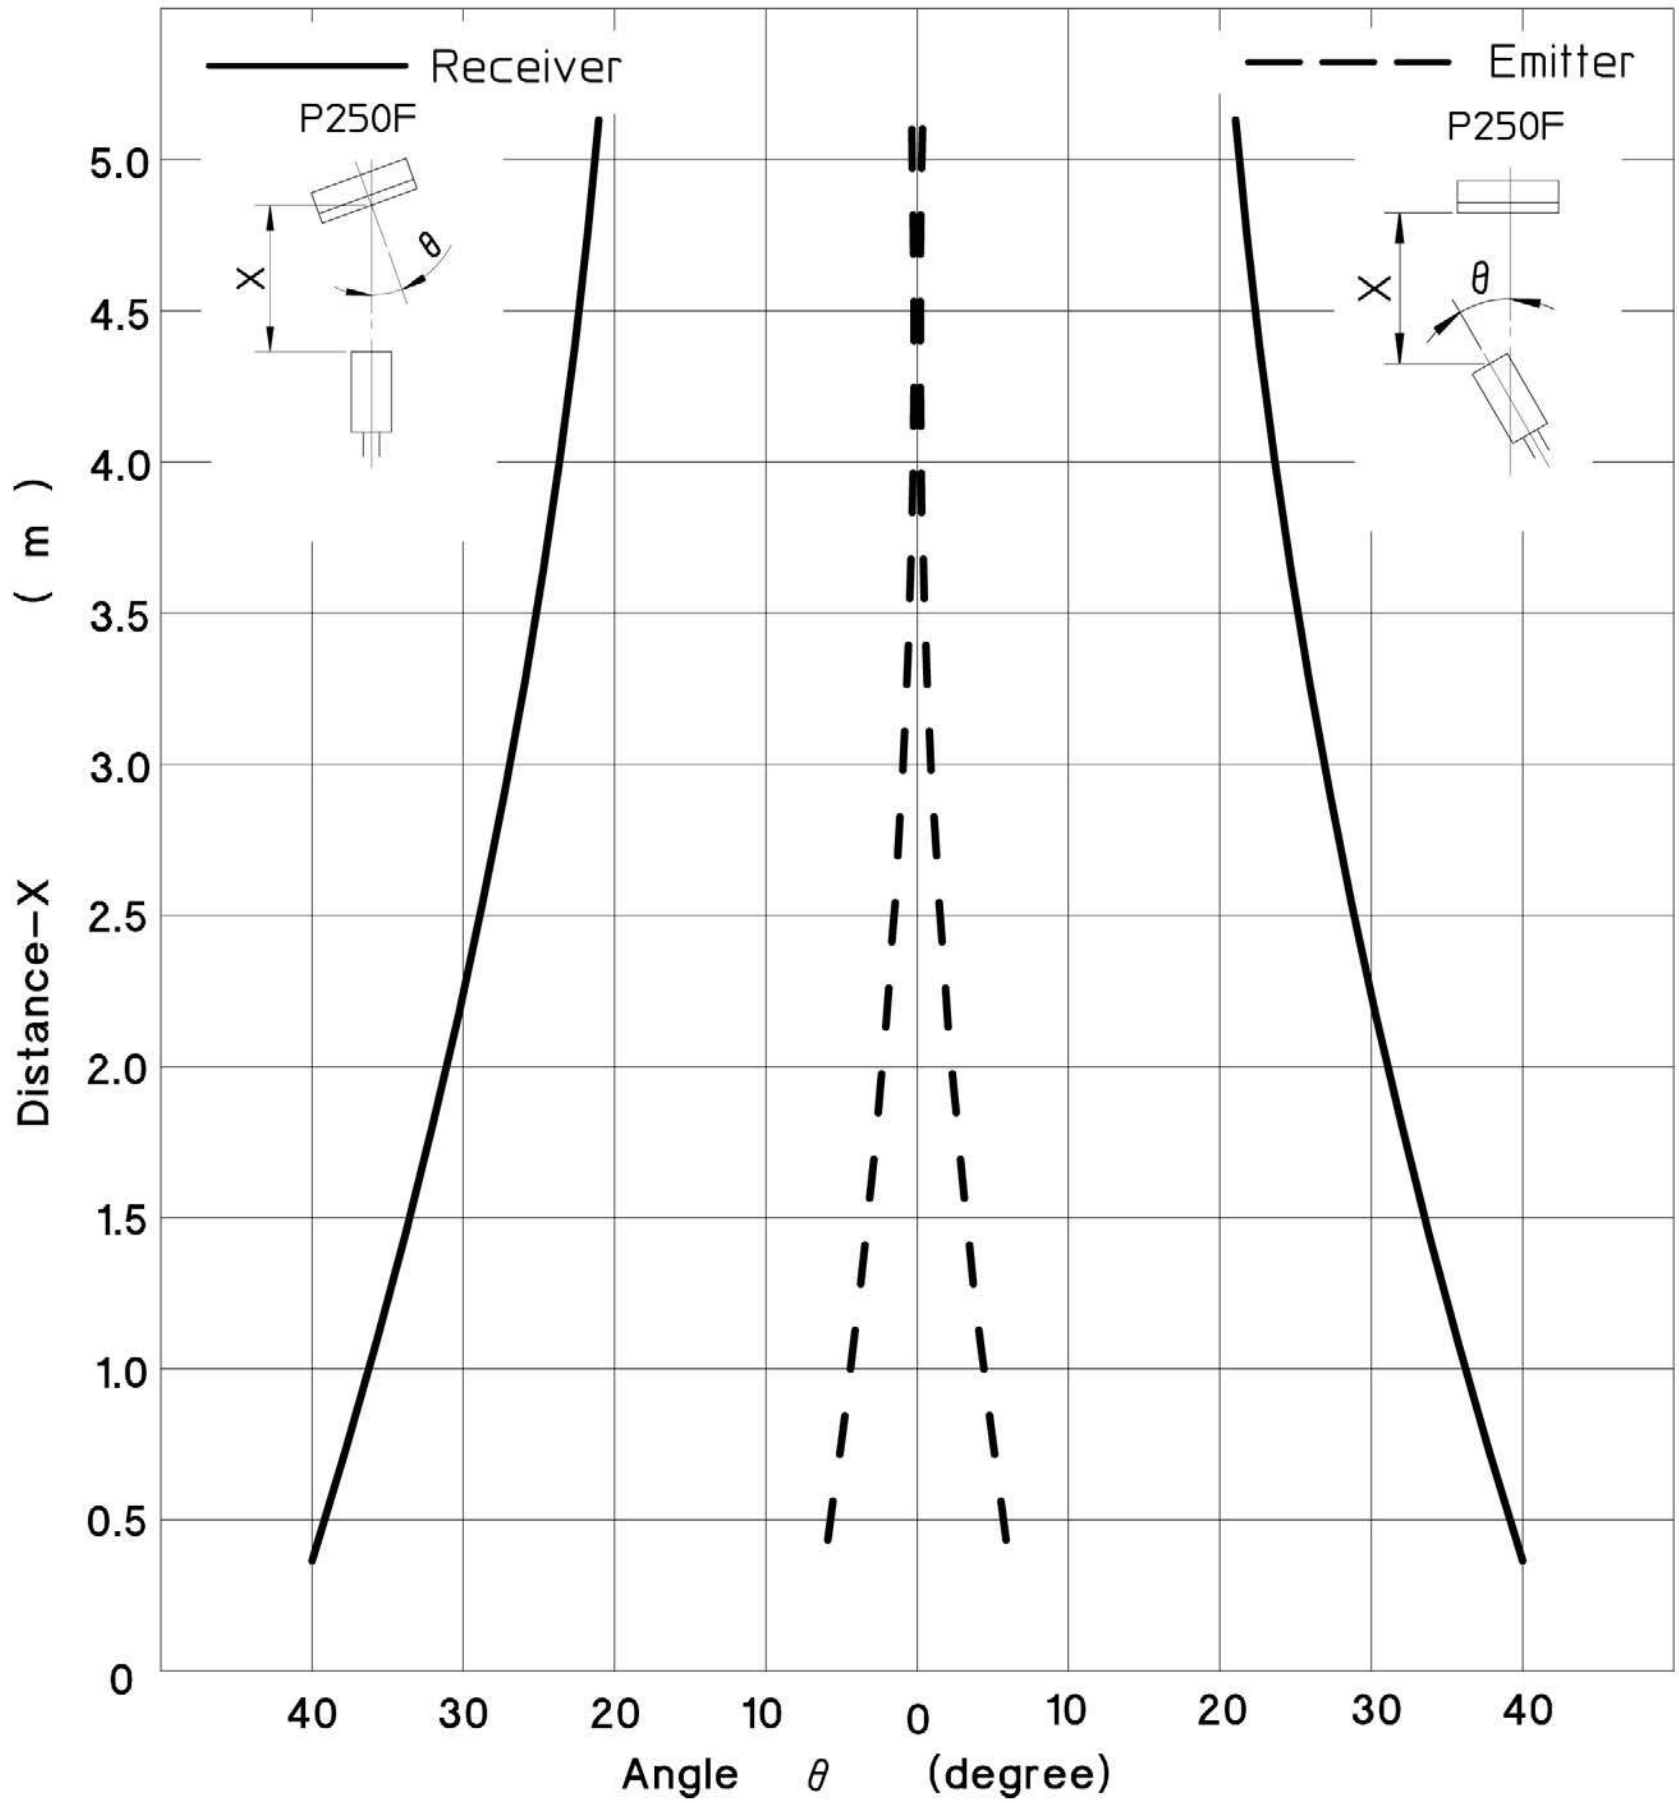

X67-Z090E

CON.NO	QUAN	NAME	MATERIAL	STANDARD	DISPOSAL	REMARKS
A4	SCALE X	UNIT X	DATE 2004.3.23	DESCRIPTION DR-500		
APPROVED BY K.Matsumoto	CHECKED BY R.Kumo	DRAWNED BY S.Nishimura	DESIGNED BY S.Nishimura	ITEM Detecting angle		
3RD ANGLE PROJECTION	OPTEX FA CO.,LTD.		DRAWING NO	X67-Z090E		