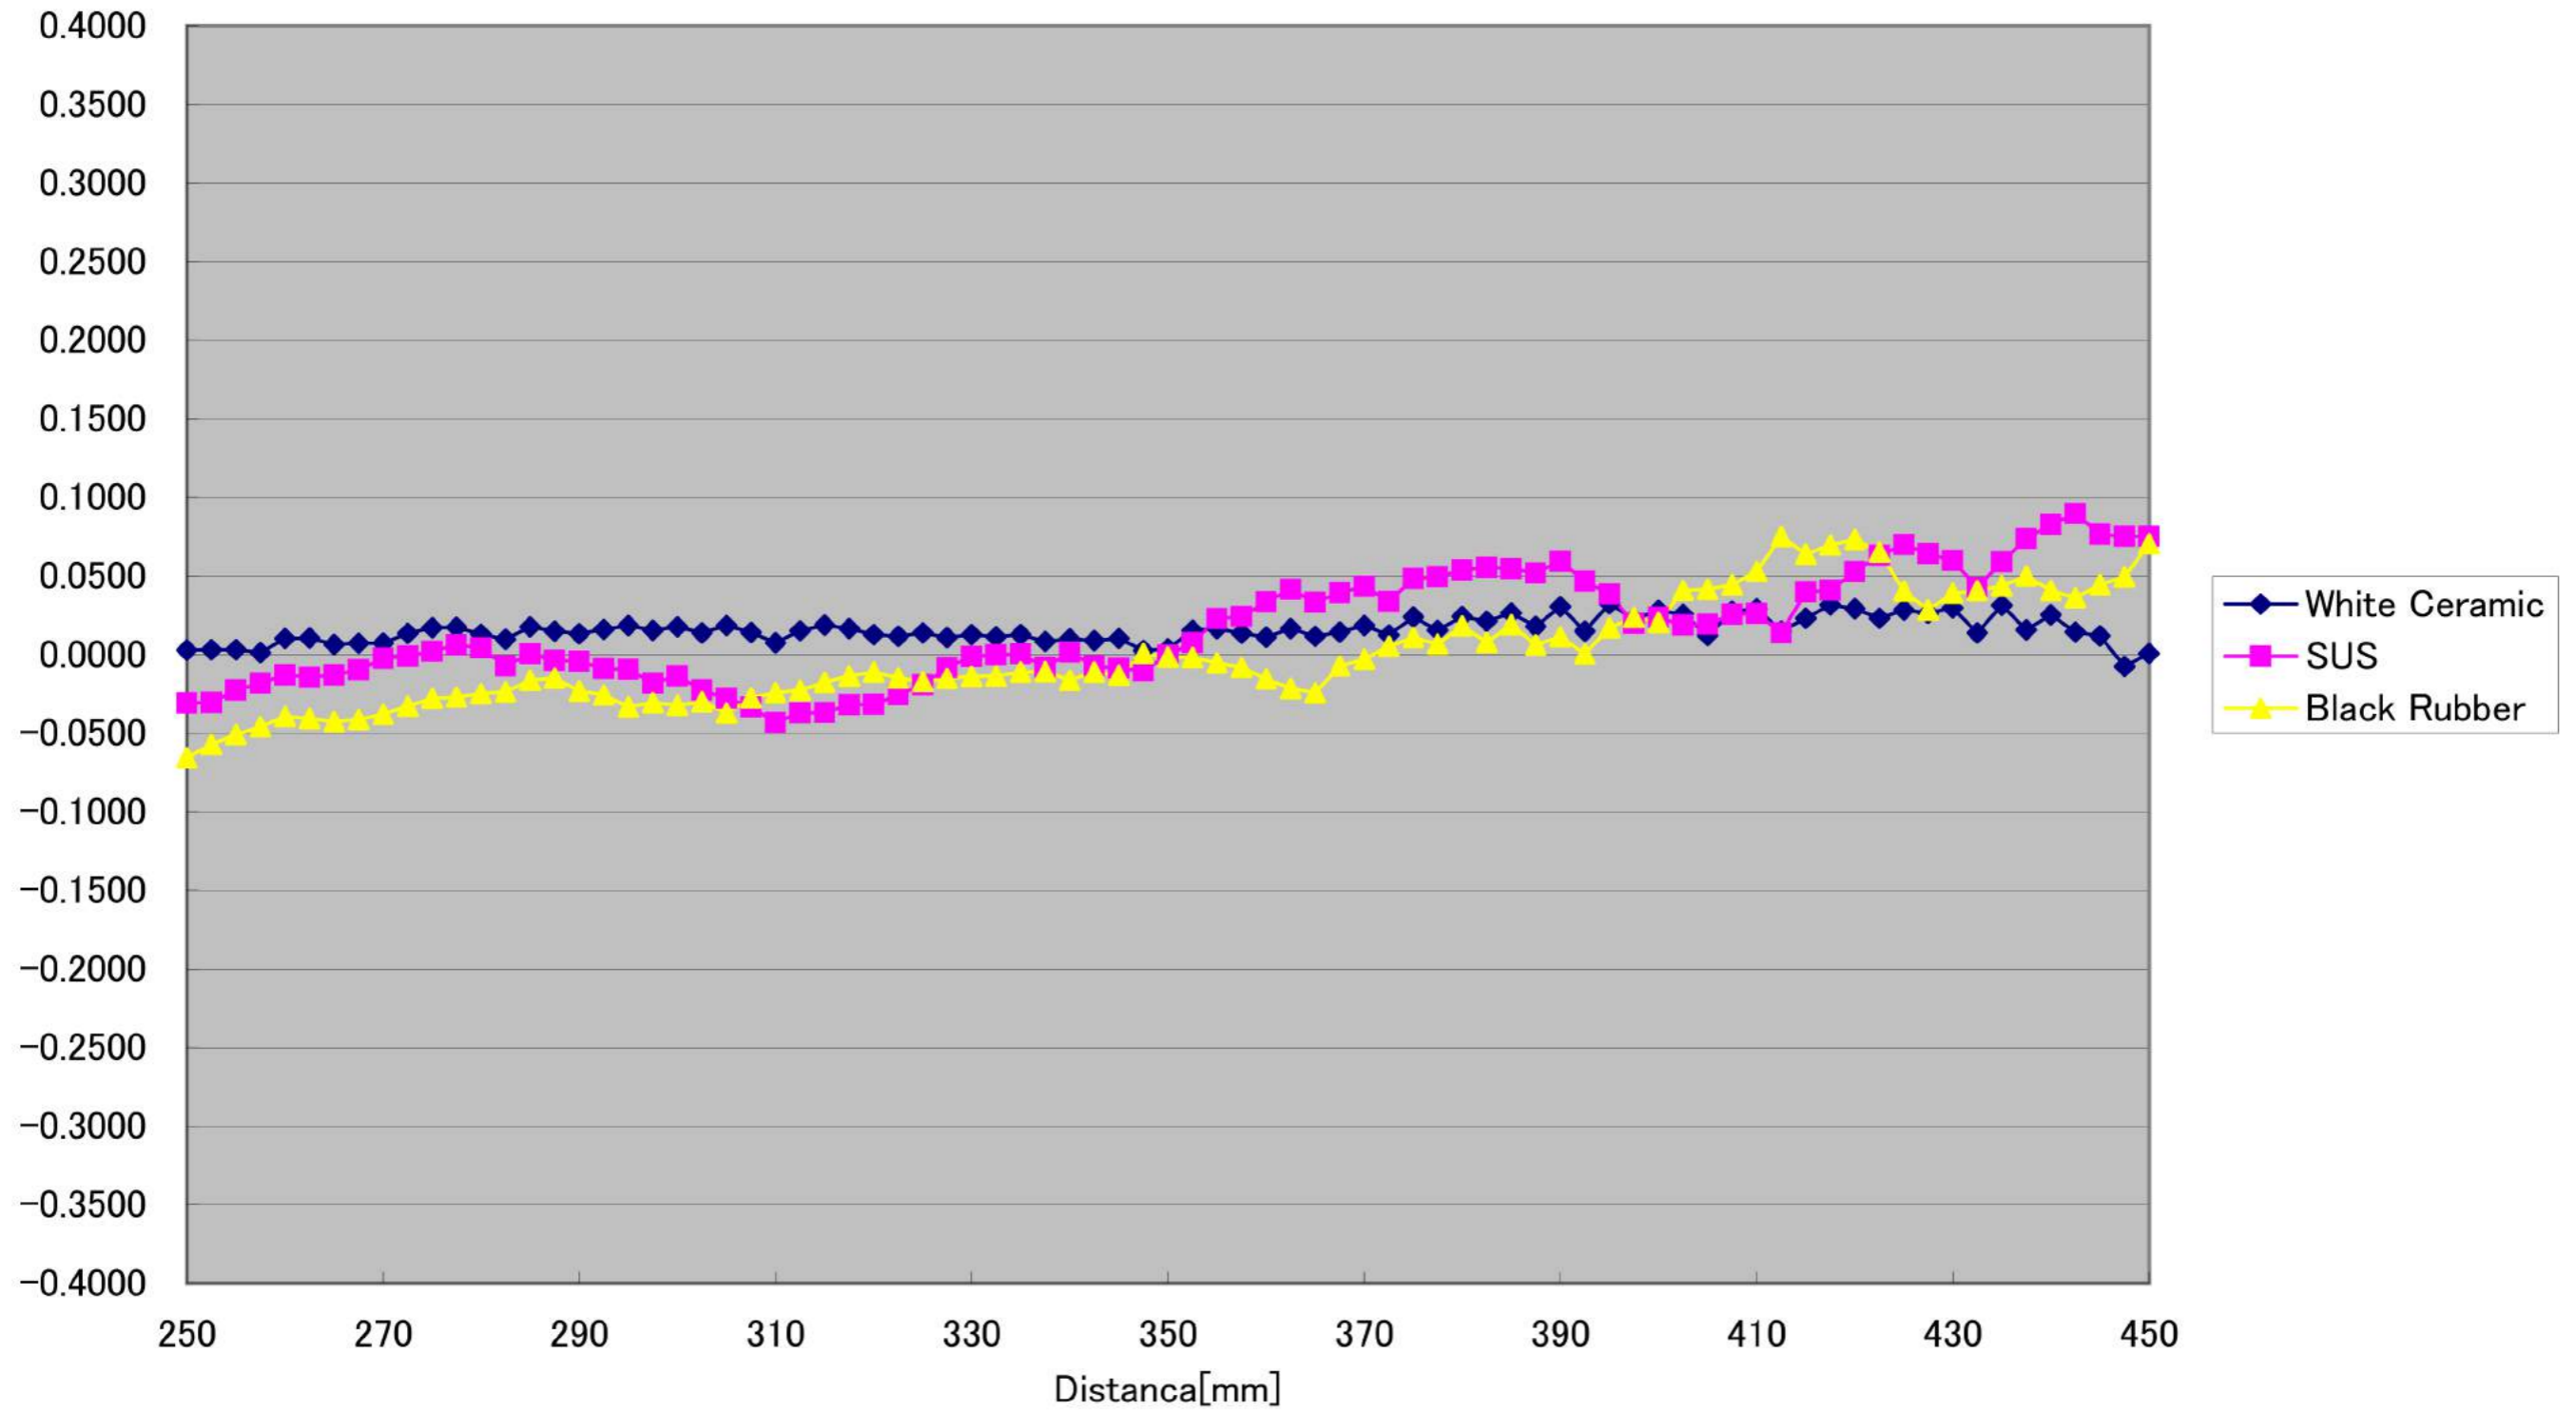

CD5-350-WIDE-800u Linearity( $\pm 0^\circ$ ) [%FS] (Typical)

CD5-350-WIDE-800u Linearity(Vertical -10° )[%FS] (Typical)

CD5-350-WIDE-800u Linearity(Vertical +10° )[%FS] (Typical)

CD5-350-WIDE-800u Linearity(Horizontal 10° )[%FS] (Typical)