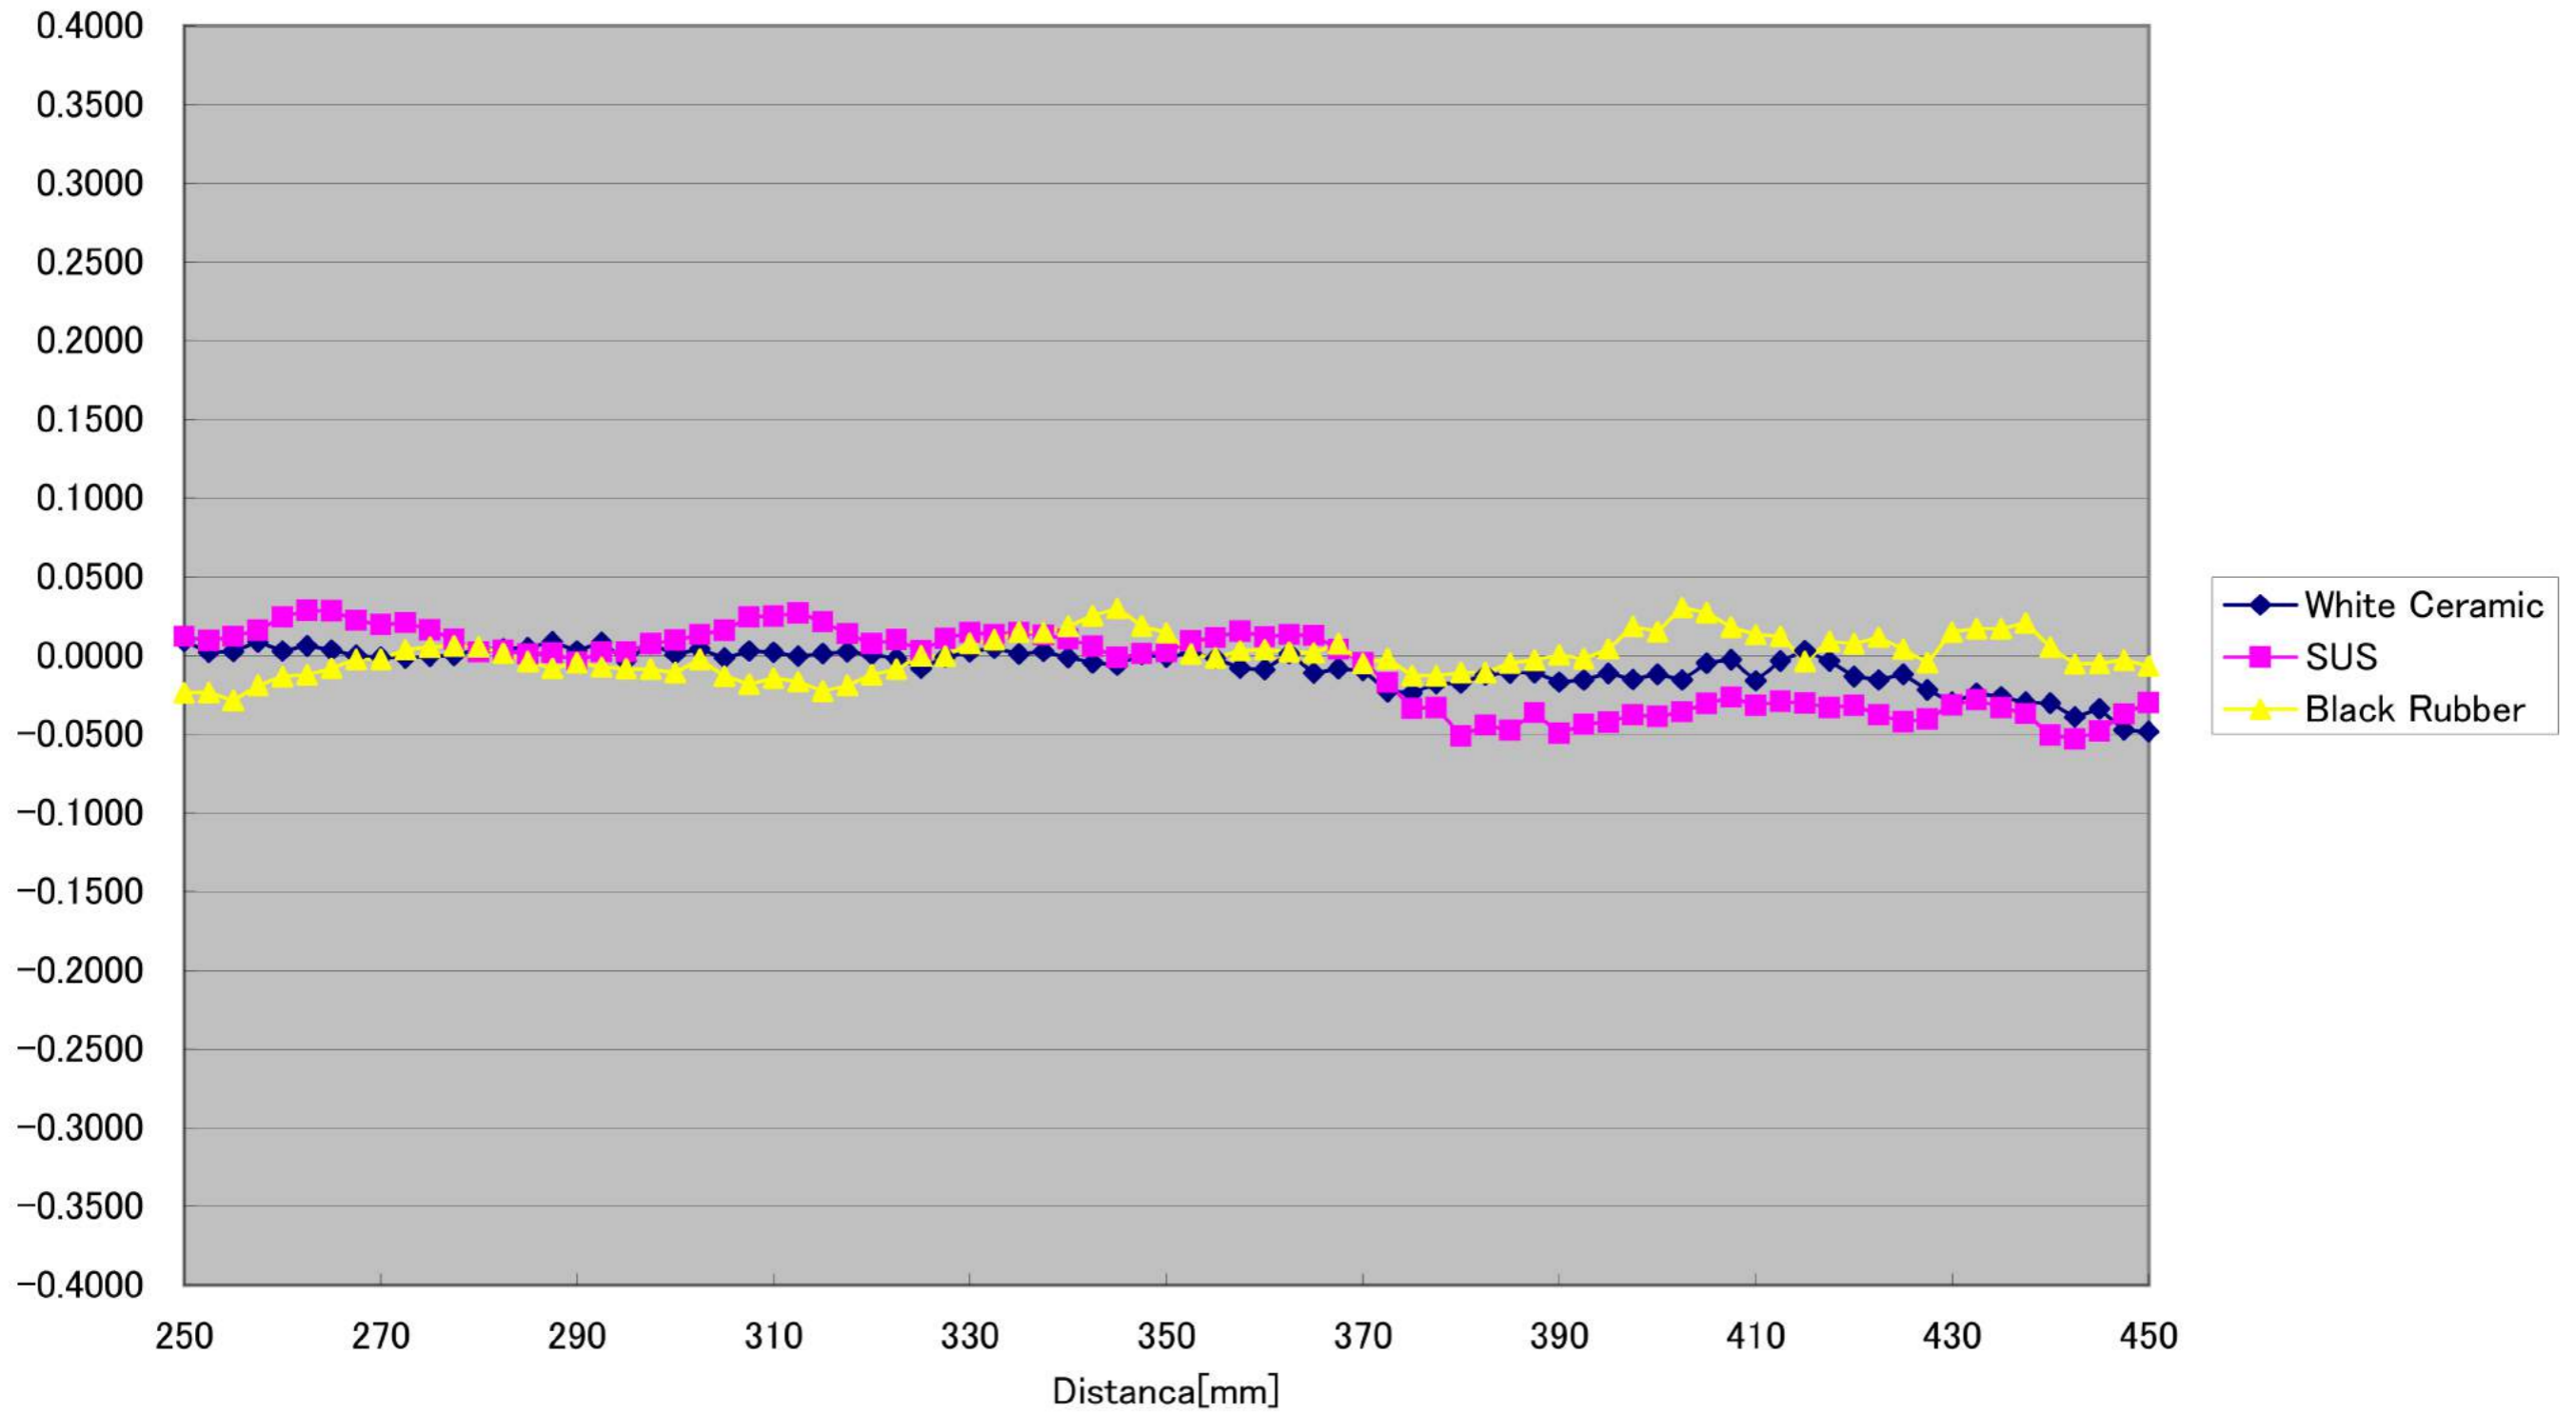

CD5-350-WIDE-800u Linearity( $\pm 0^\circ$ ) [%FS] (Typical)

CD5-350-WIDE-800u Linearity(Vertical -10° )[%FS] (Typical)

CD5-350-WIDE-800u Linearity(Vertical +10° )[%FS] (Typical)

CD5-350-WIDE-800u Linearity(Horizontal 10° )[%FS] (Typical)