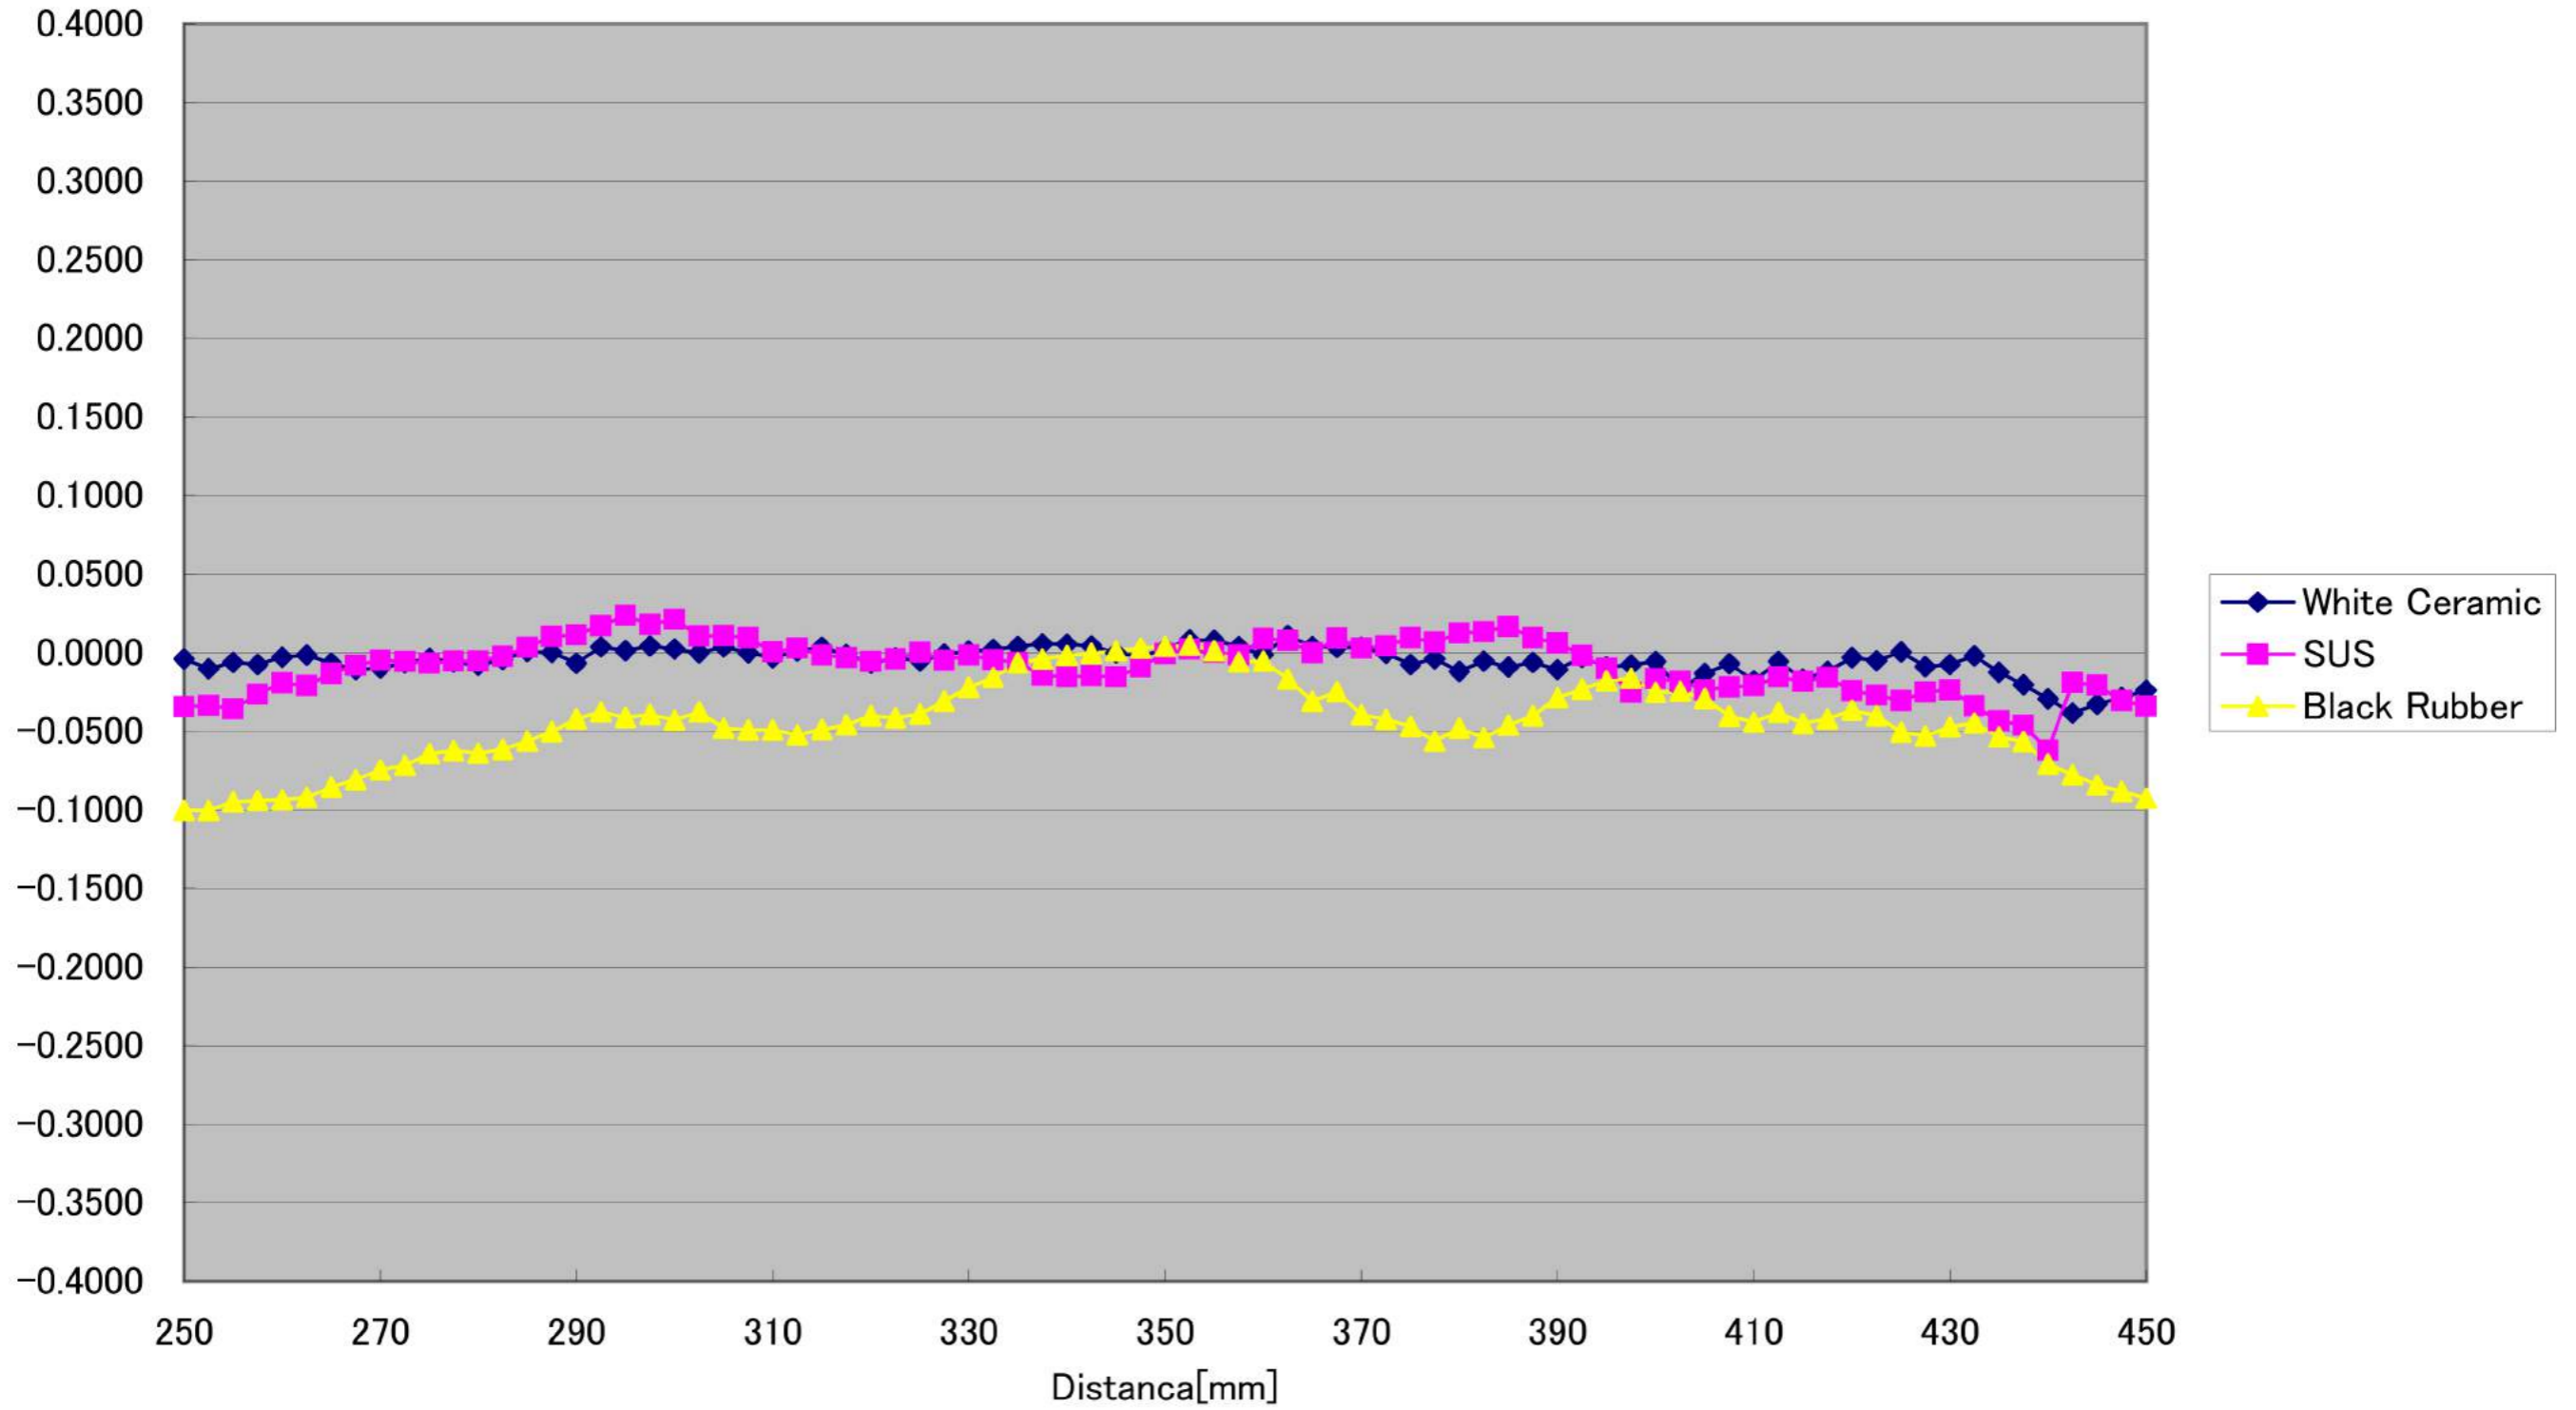

CD5-350-WIDE-800u Linearity( $\pm 0^\circ$ ) [%FS] (Typical)

CD5-350-WIDE-800u Linearity(Vertical -10° )[%FS] (Typical)

CD5-350-WIDE-800u Linearity(Vertical +10° )[%FS] (Typical)

CD5-350-WIDE-800u Linearity(Horizontal 10° )[%FS] (Typical)