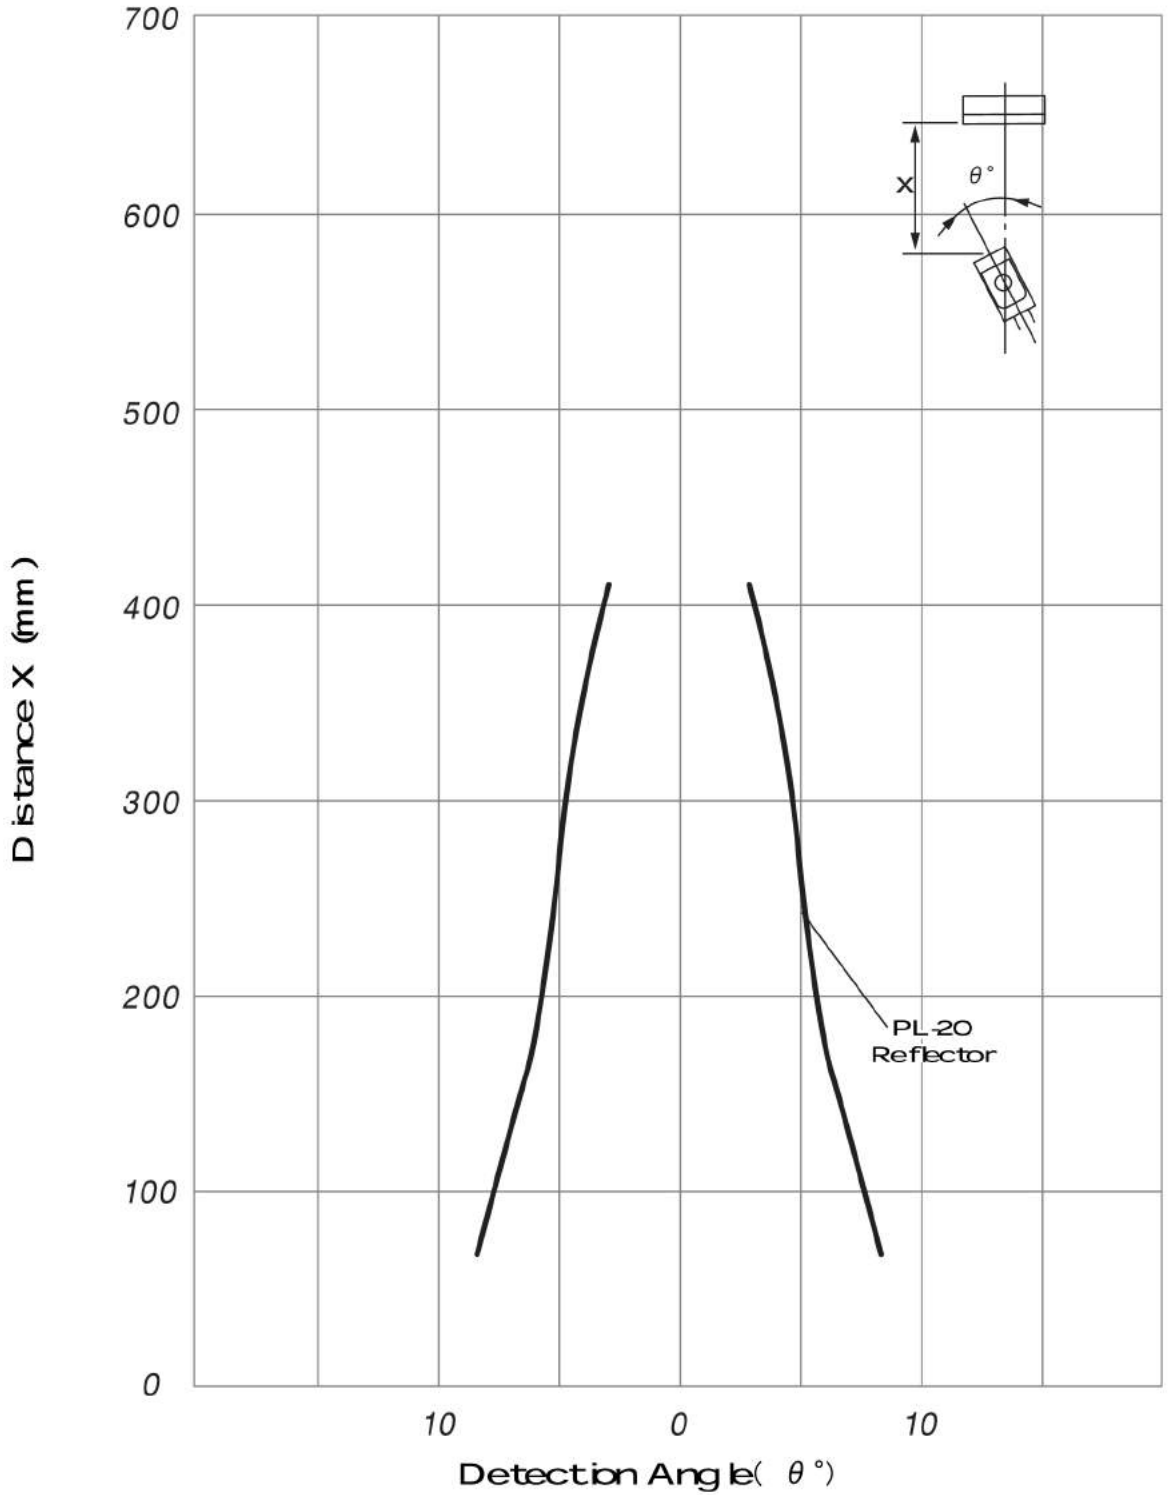

X46-W305

△			
△			
△			

CON.NO	QUAN	NAME	MATERIAL	STANDARD	DISPOSAL	REMARKS
A4	SCALE <input checked="" type="checkbox"/>	UNIT <input checked="" type="checkbox"/>	DATE 98.09.07	DESCRIPTION SR-Q50 Distance-Detection Angle		
APPROVED BY K. Matsumoto	CHECKED BY R. Kumo	DRAWN BY S. Nishimura	DESIGNED BY S. Nishimura	ITEM Angular Deviation		
3RD ANGLE PROJECTION	OPTEX CO.,LTD.			DRAWING NO X46-W305		